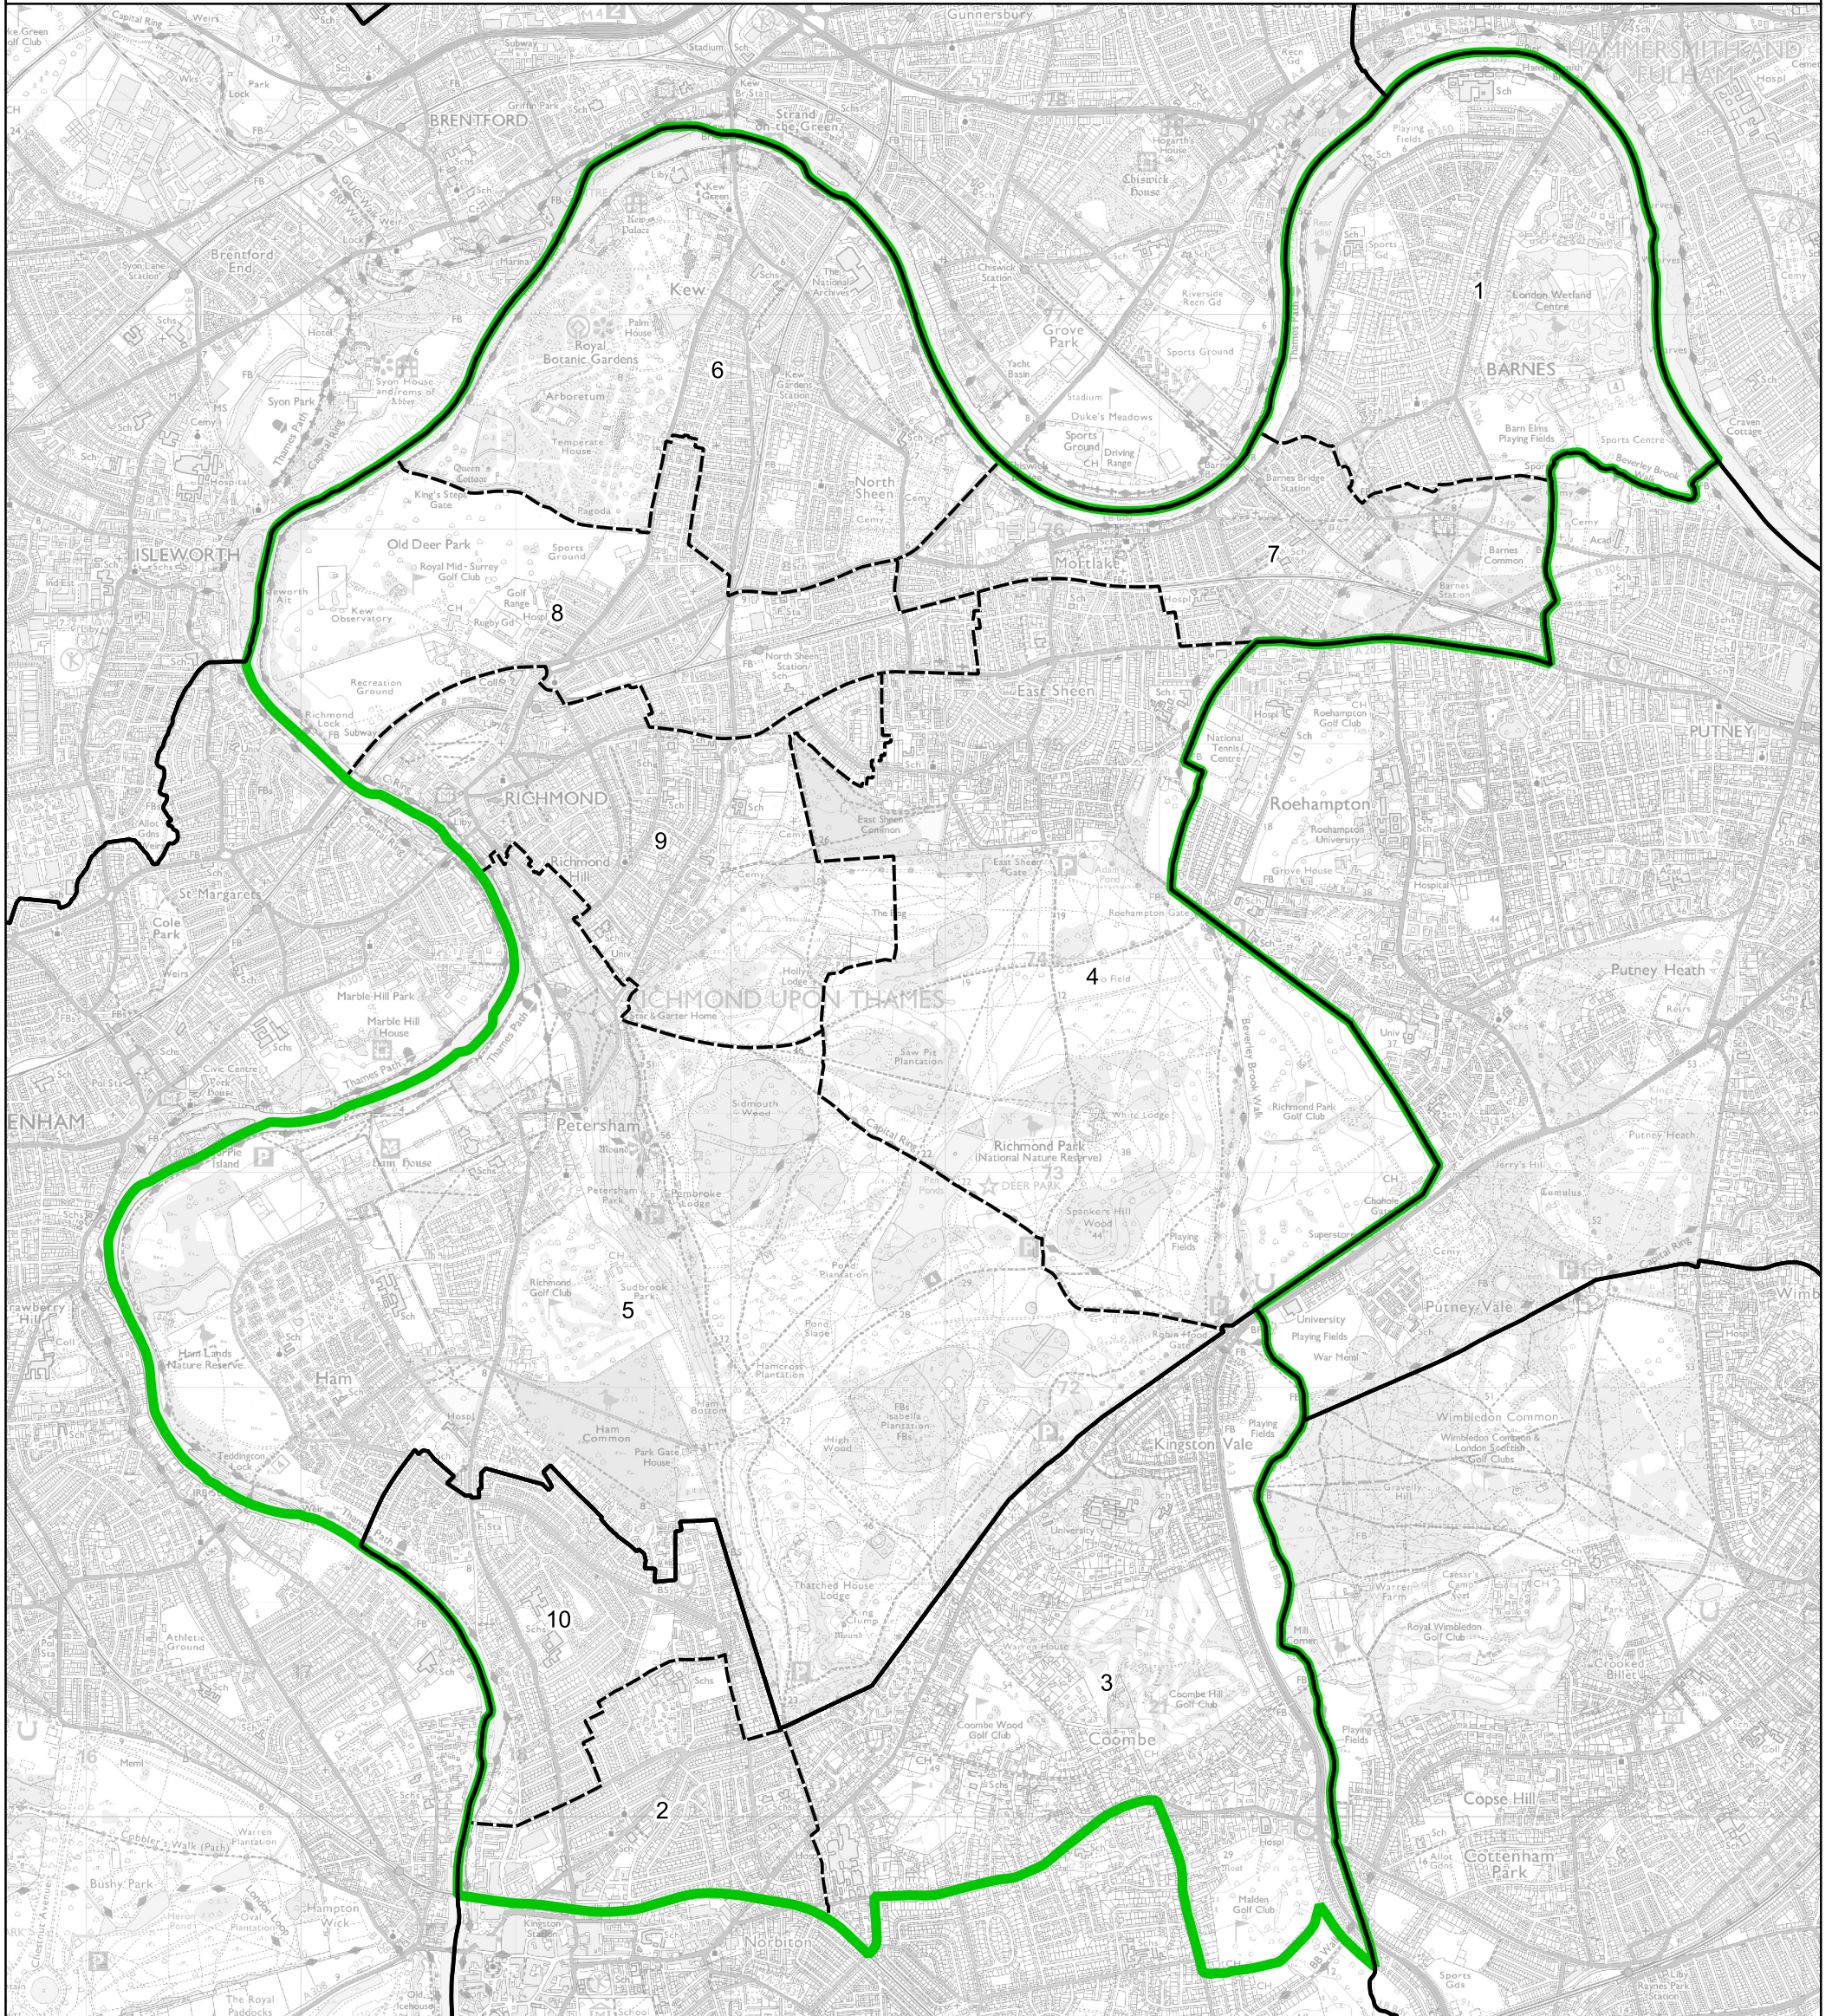

Boundary Commission for England - Final Recommendations for the London Region

Richmond Park Borough Constituency - Electorate 75,037

Wards:

- | | |
|---------------------------------------|----------------------------|
| 1 Barnes | 7 Mortlake & Barnes Common |
| 2 Canbury | 8 North Richmond |
| 3 Coombe Hill | 9 South Richmond |
| 4 East Sheen | 10 Tudor |
| 5 Ham, Petersham & Richmond Riverside | |
| 6 Kew | |