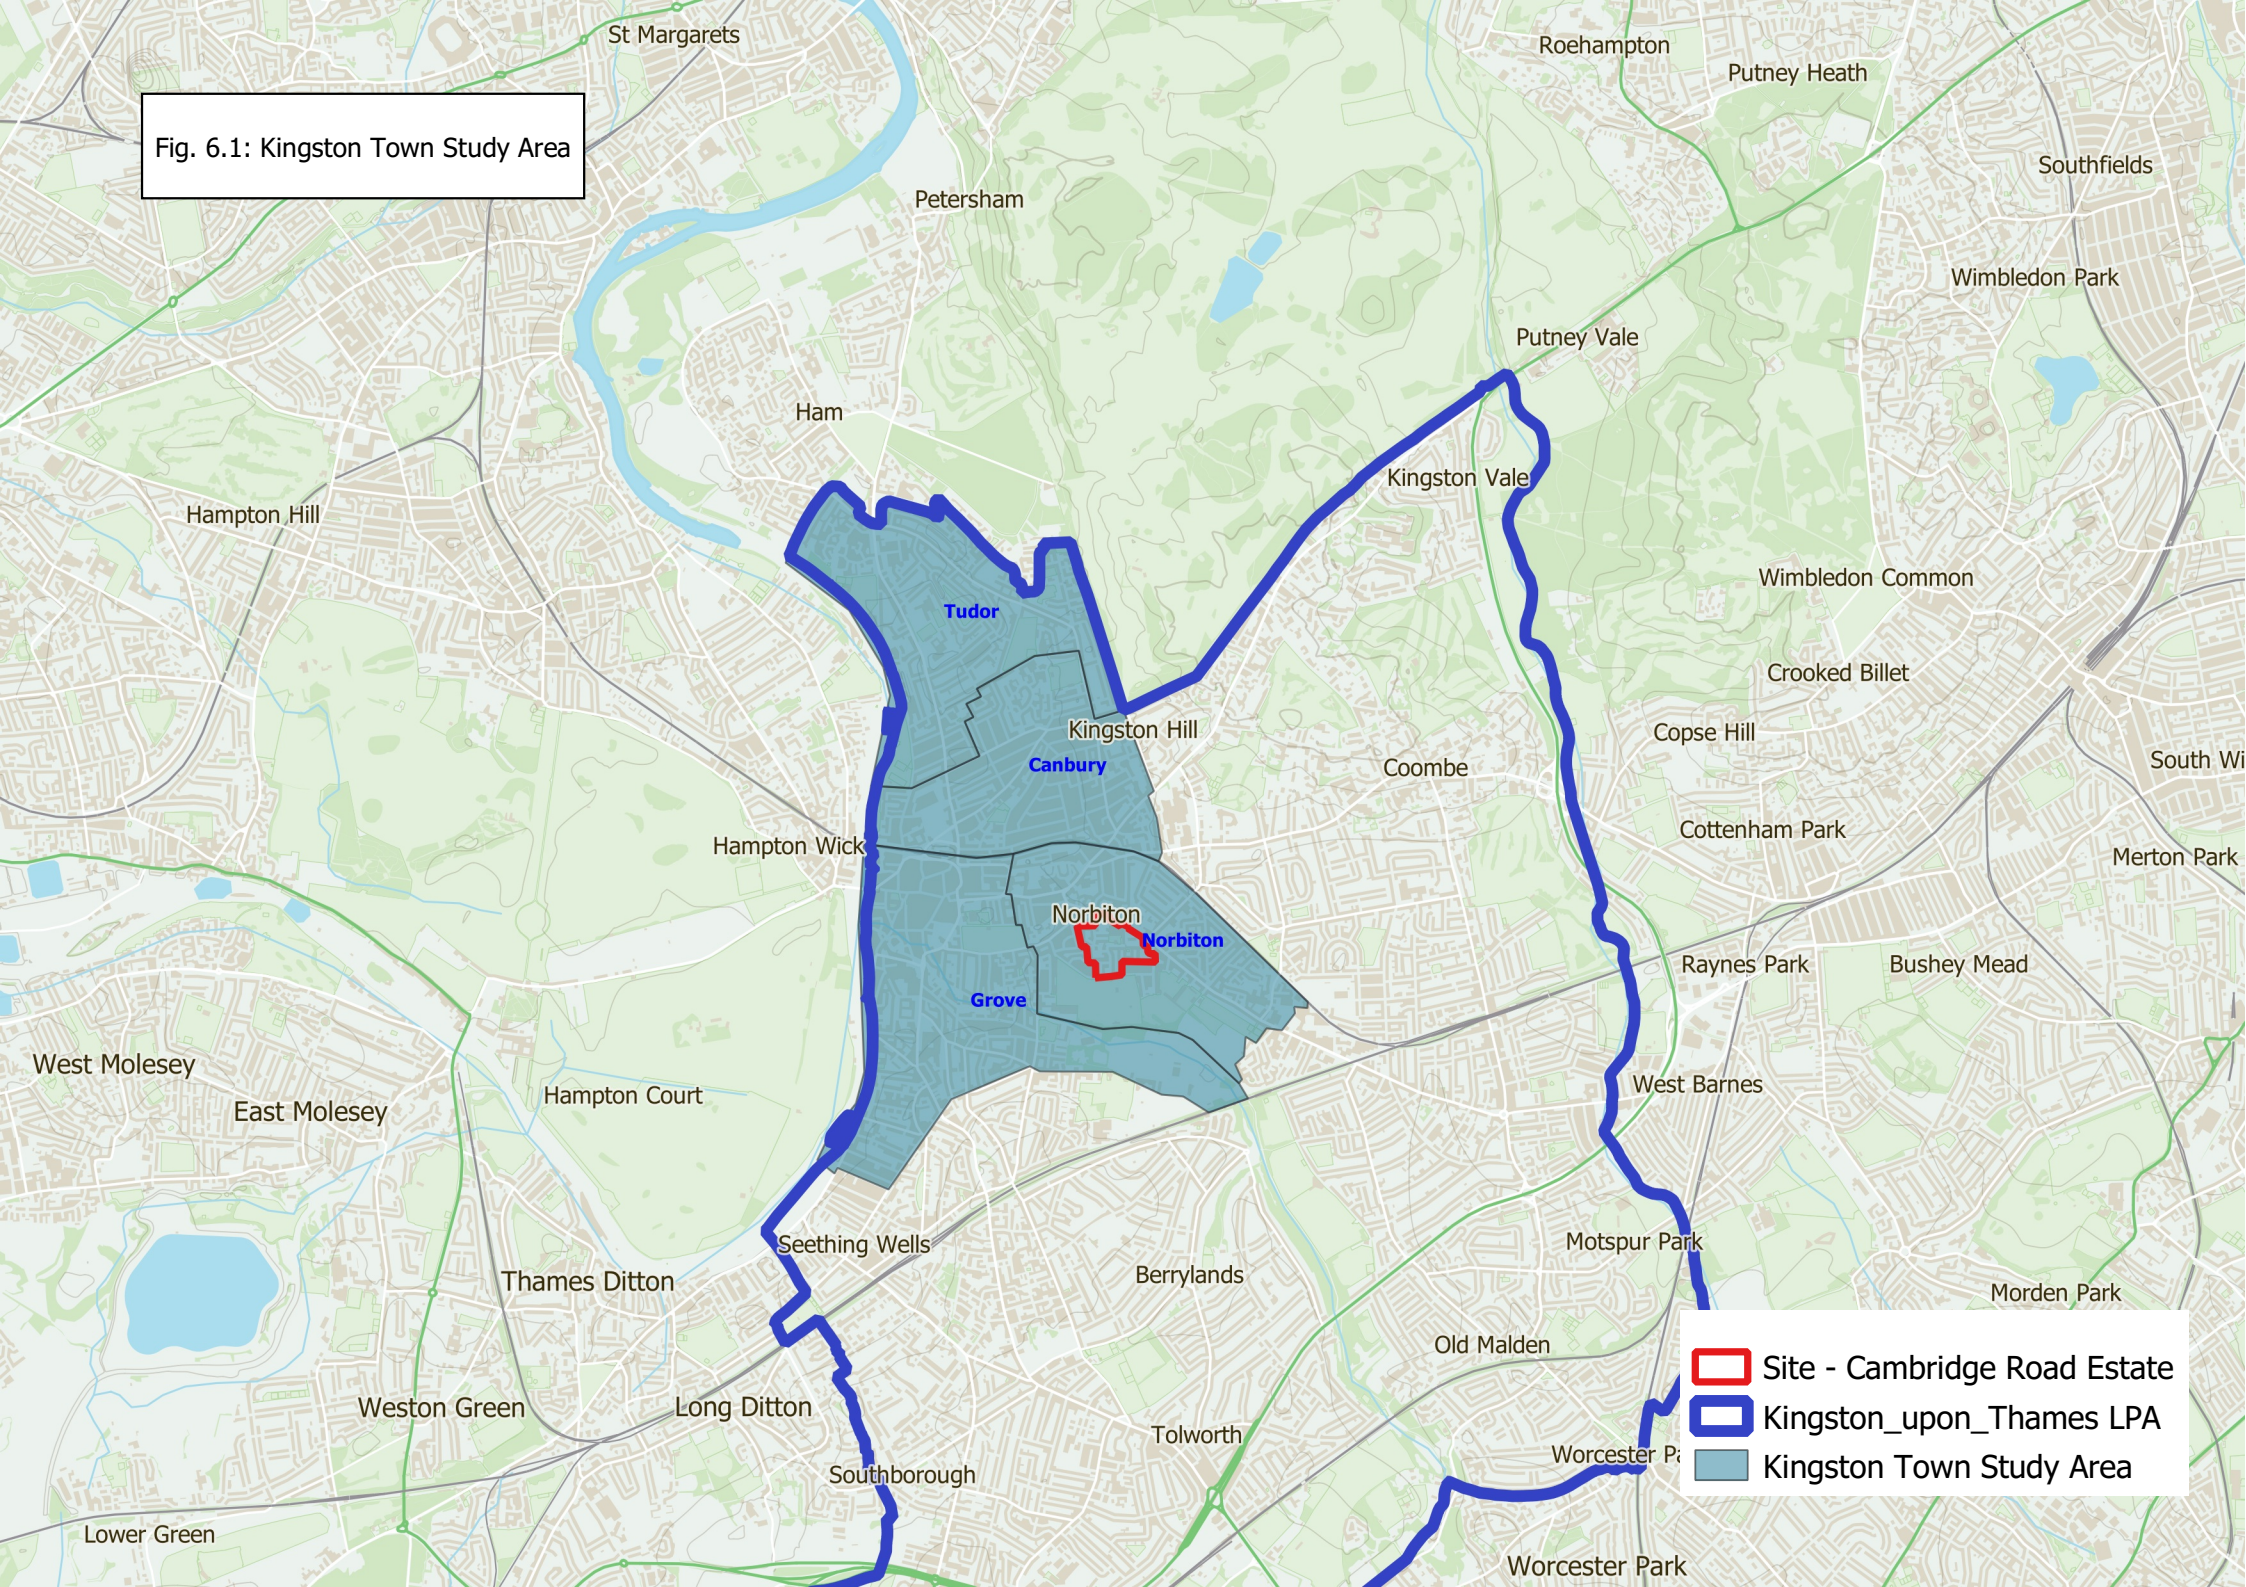

Fig. 6.1: Kingston Town Study Area

-  Site - Cambridge Road Estate
-  Kingston\_upon\_Thames LPA
-  Kingston Town Study Area