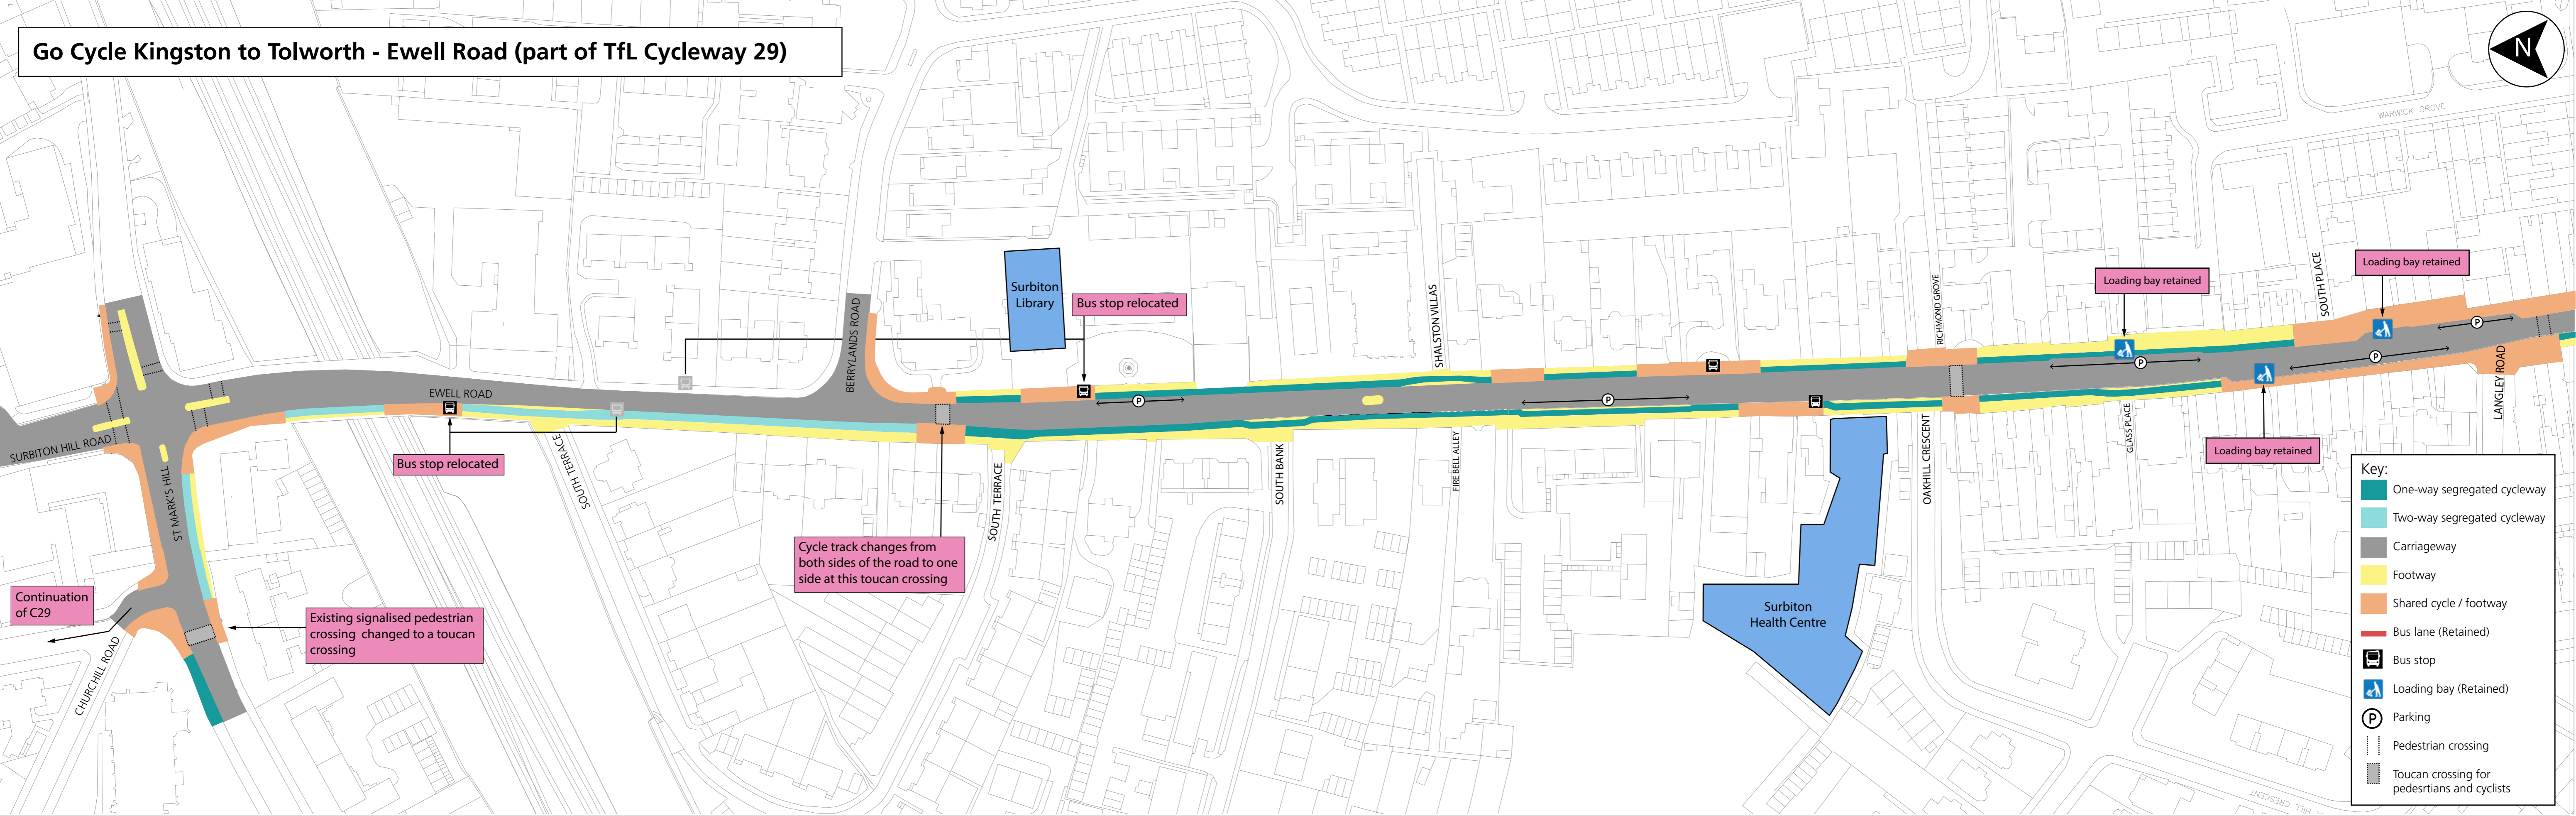

# Go Cycle Kingston to Tolworth - Ewell Road (part of TfL Cycleway 29)

Go Cycle Kingston to Tolworth - Ewell Road (part of TfL Cycleway 29)

Continuation of C29

Existing signalled pedestrian crossing changed to a toucan crossing

Bus stop relocated

Cycle track changes from both sides of the road to one side at this toucan crossing

SOUTH TERRACE

Surbiton Library

Bus stop relocated

Loading bay retained

Loading bay retained

Loading bay retained

RICHMOND GROVE

GLASS PLACE

SOUTH PLACE

LANGLEY ROAD

WARWICK GROVE

Surbiton Health Centre

SURBITON HILL ROAD

ST MARK'S HILL