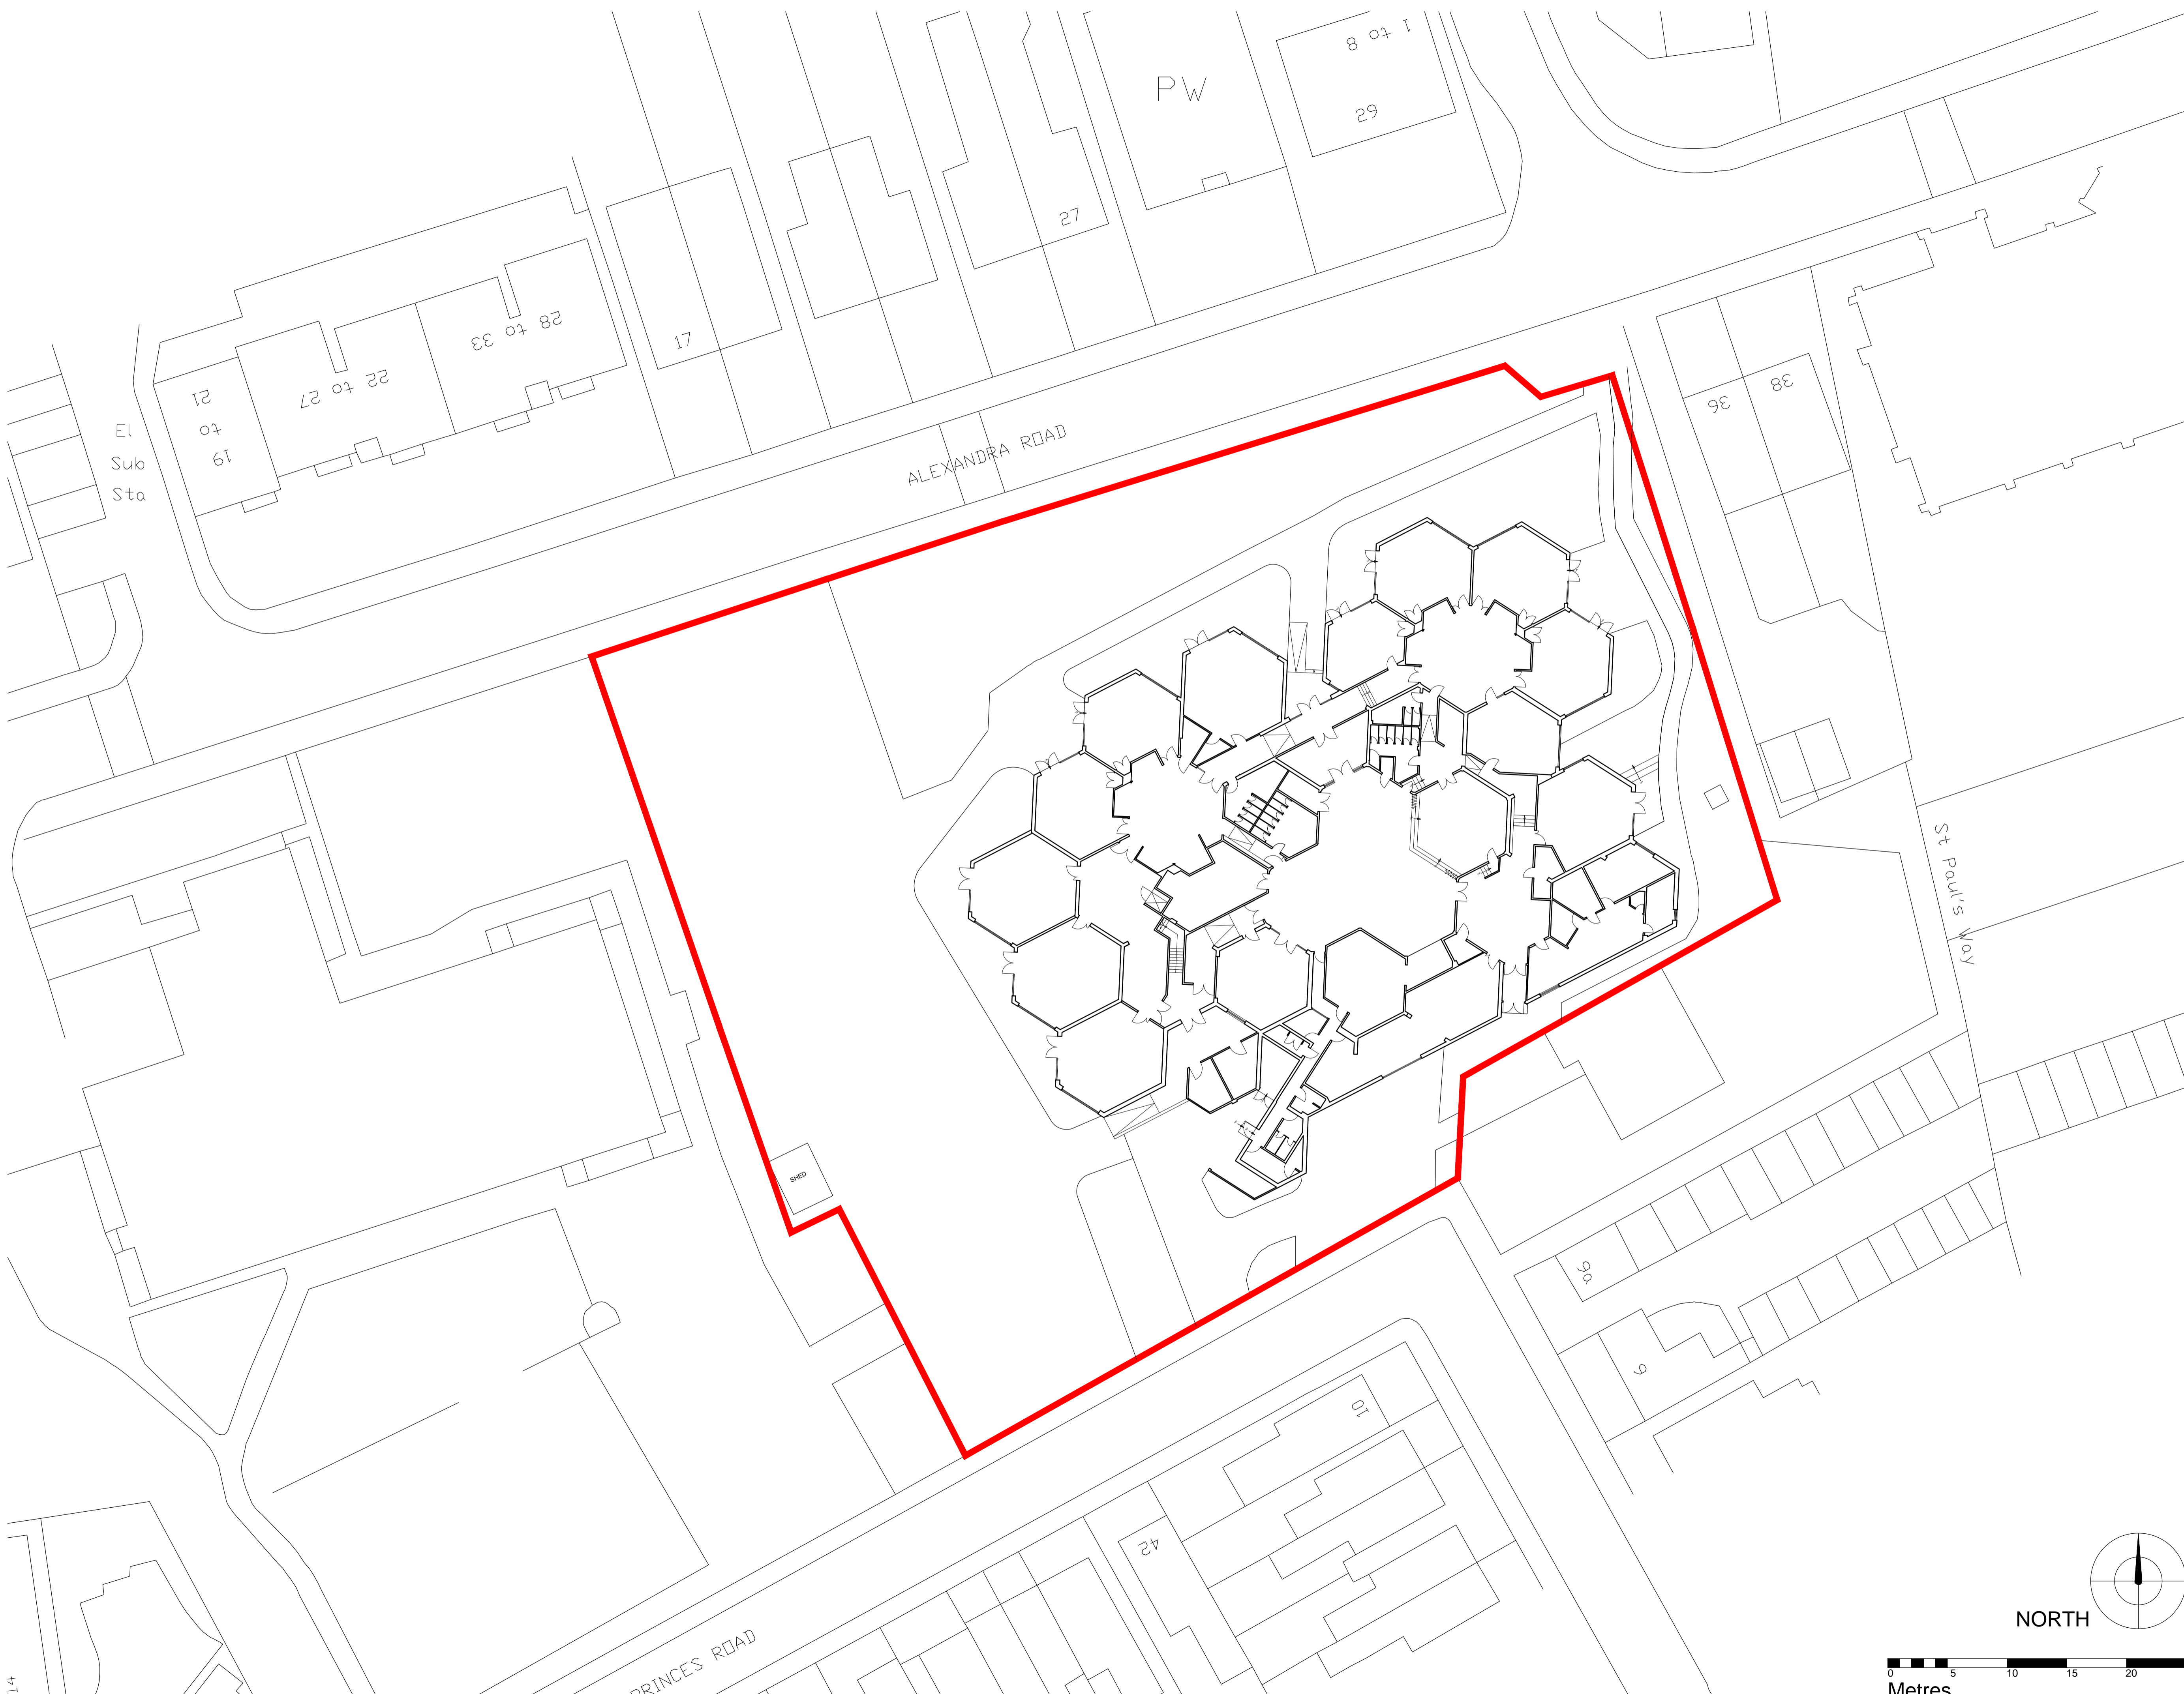

THIS DRAWING IS NOT TO BE SCALED. ANY DIMENSIONAL ENQUIRIES MUST BE FORWARDED TO THE ARCHITECT.

REF	REVISION	DATE

ID ARCHITECTS
1 VICTORIA VILLAS
RICHMOND
SURREY
TW9 2GW
T 020 3274 1000
F 020 3274 1001
E info@iid.co.uk
www.iid.co.uk

PROJECT
St Paul's Junior School,
Kingston upon Thames

DRAWING TITLE
Site Layout Plan as Proposed

SCALE 1:500 @ A1 **DATE** Apr 2010

DRAWING No. 1108/TE1/03 **REV**