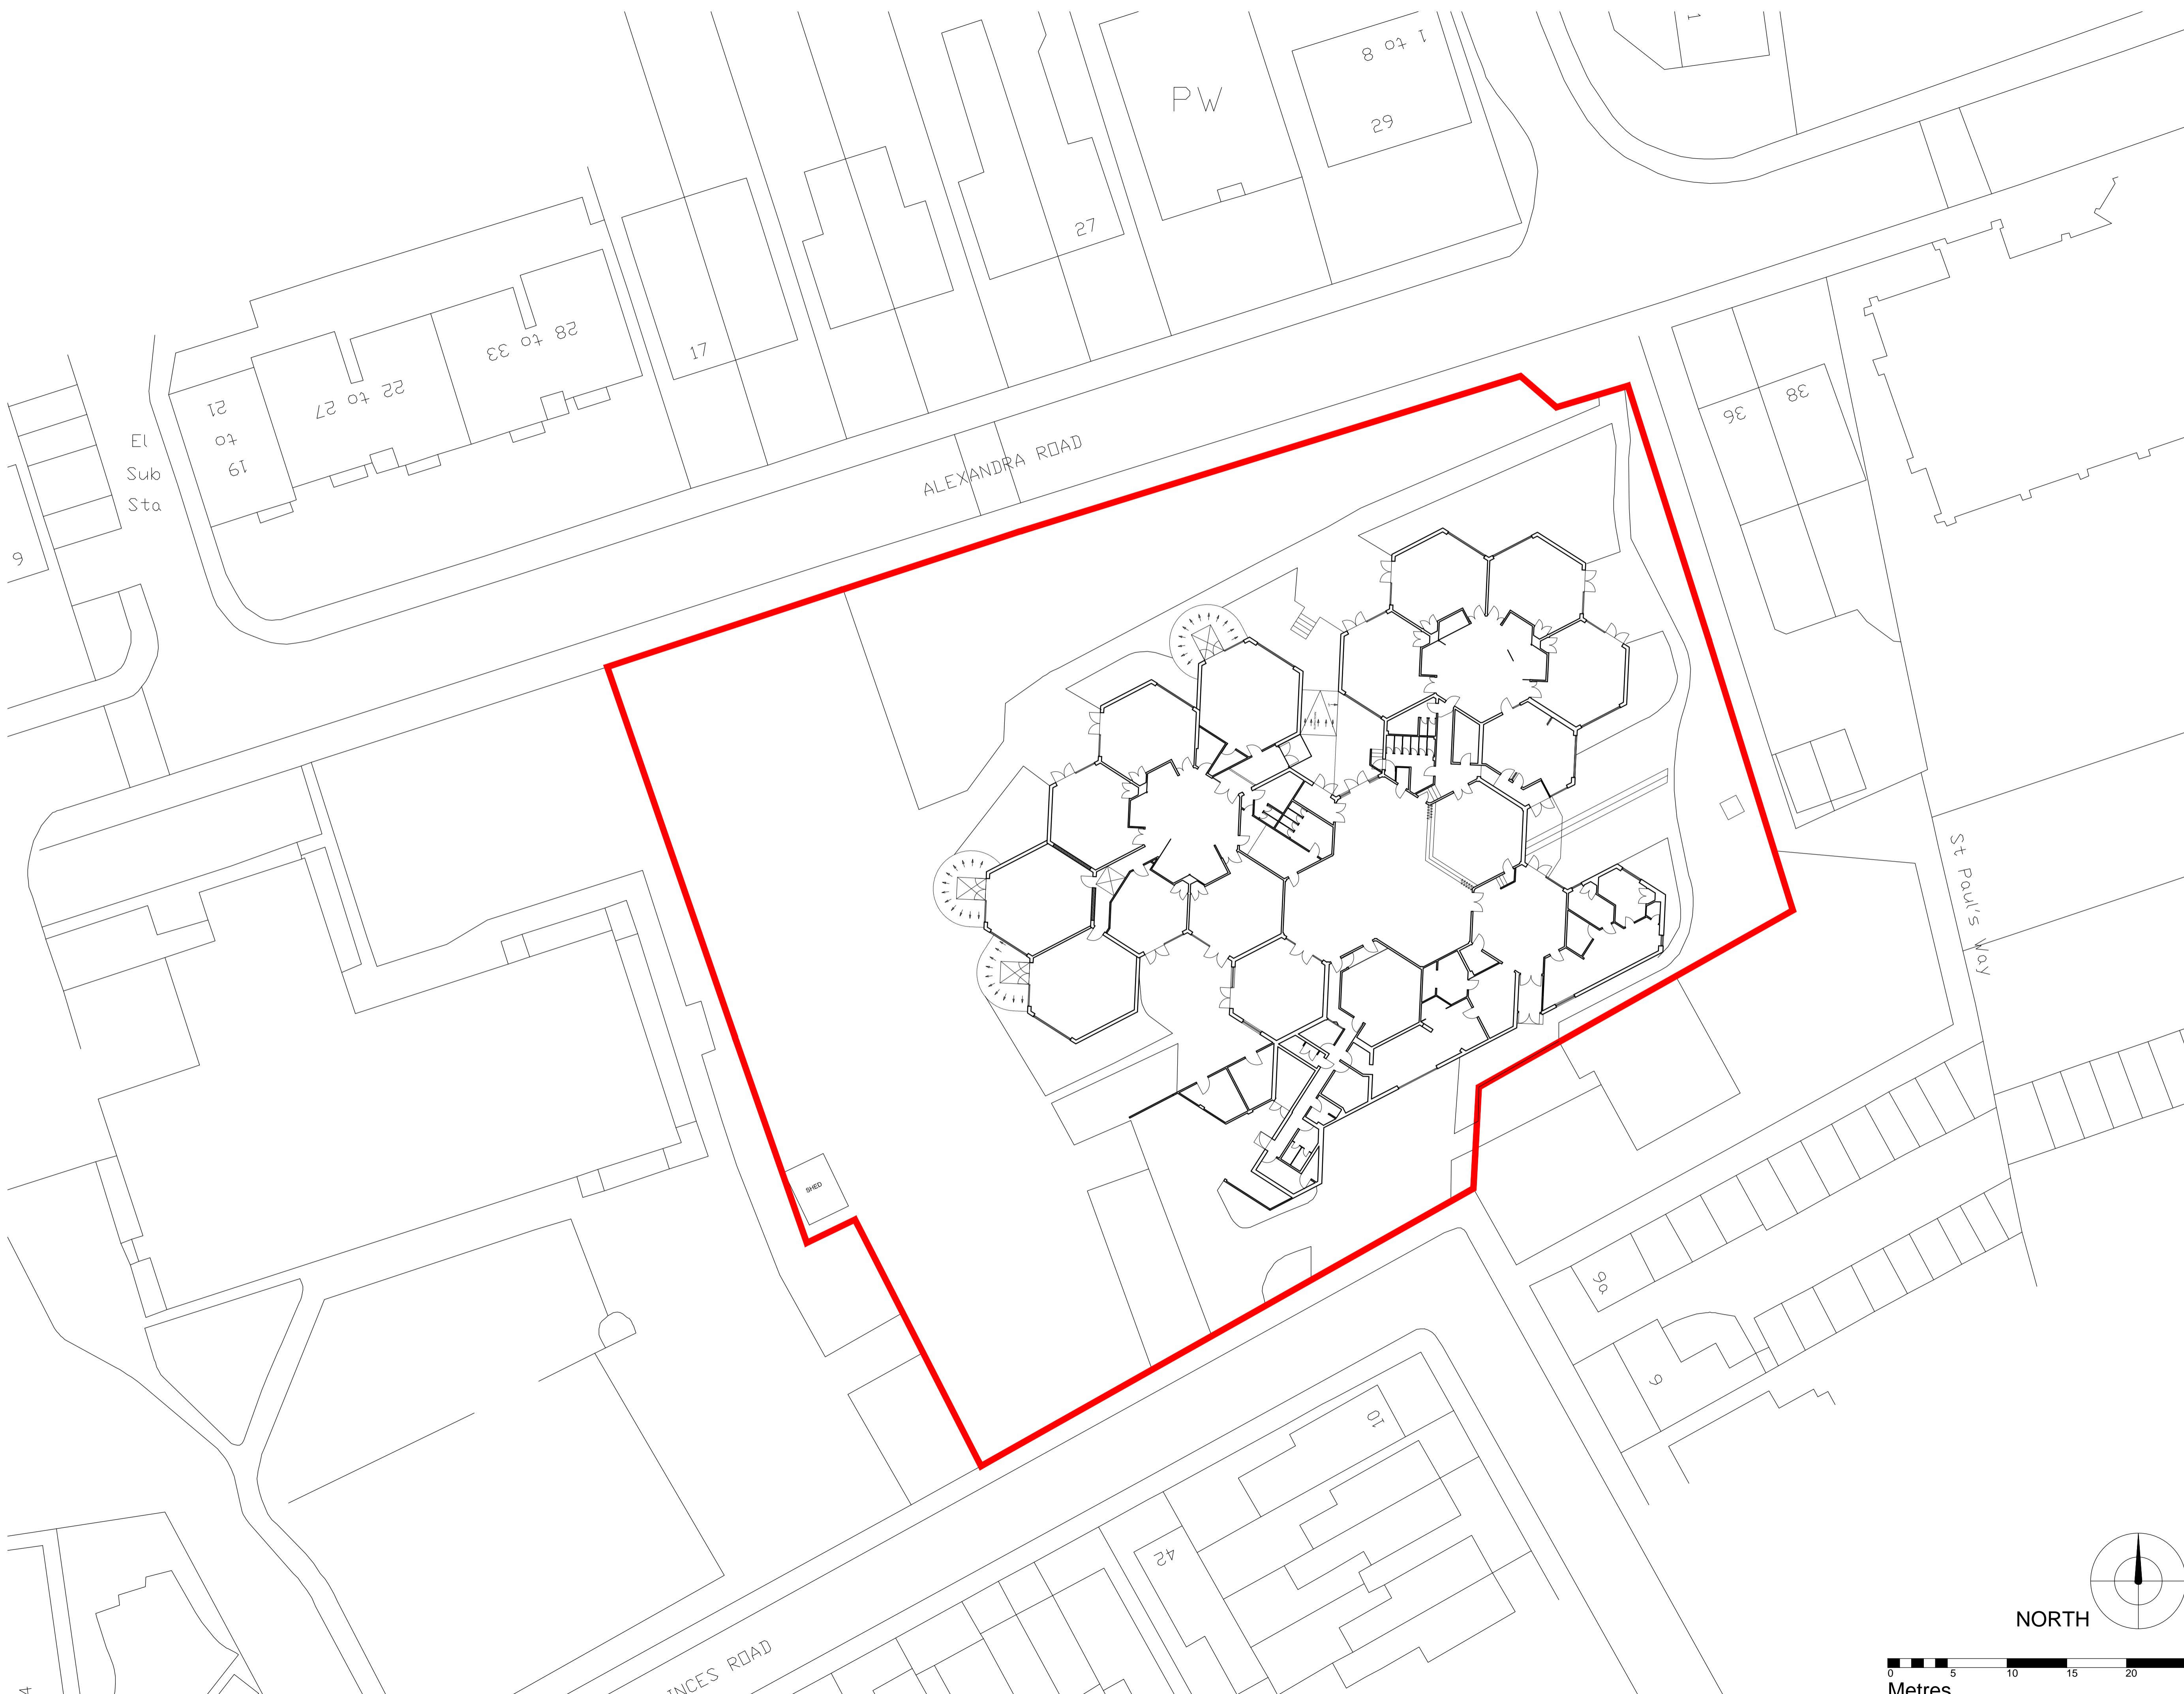

PROJECT
 St Paul's Junior School,
 Kingston upon Thames

DRAWING TITLE
 Site Layout Plan as Proposed

SCALE 1:500 @ A1 **DATE** Apr 2010

DRAWING No. 1108/TE1/03 **REV**

THIS DRAWING IS NOT TO BE SCALED. ANY DIMENSIONAL ENQUIRIES MUST BE FORWARDED TO THE ARCHITECT.

DRAWING TITLE
Ground Floor Layout Plan
as Existing

SCALE 1:100 @ A1 DATE Apr 2010

DRAWING No. 1108/TE1/02 **REV**

THIS DRAWING IS NOT TO BE SCALED. ANY DIMENSIONAL ENQUIRIES MUST BE FORWARDED TO THE ARCHITECT.

DRAWING TITLE
 Site Layout Plan as Existing

SCALE 1:250 @ A1 **DATE** Apr 2010

DRAWING No. 1108/TE1/01 **REV**