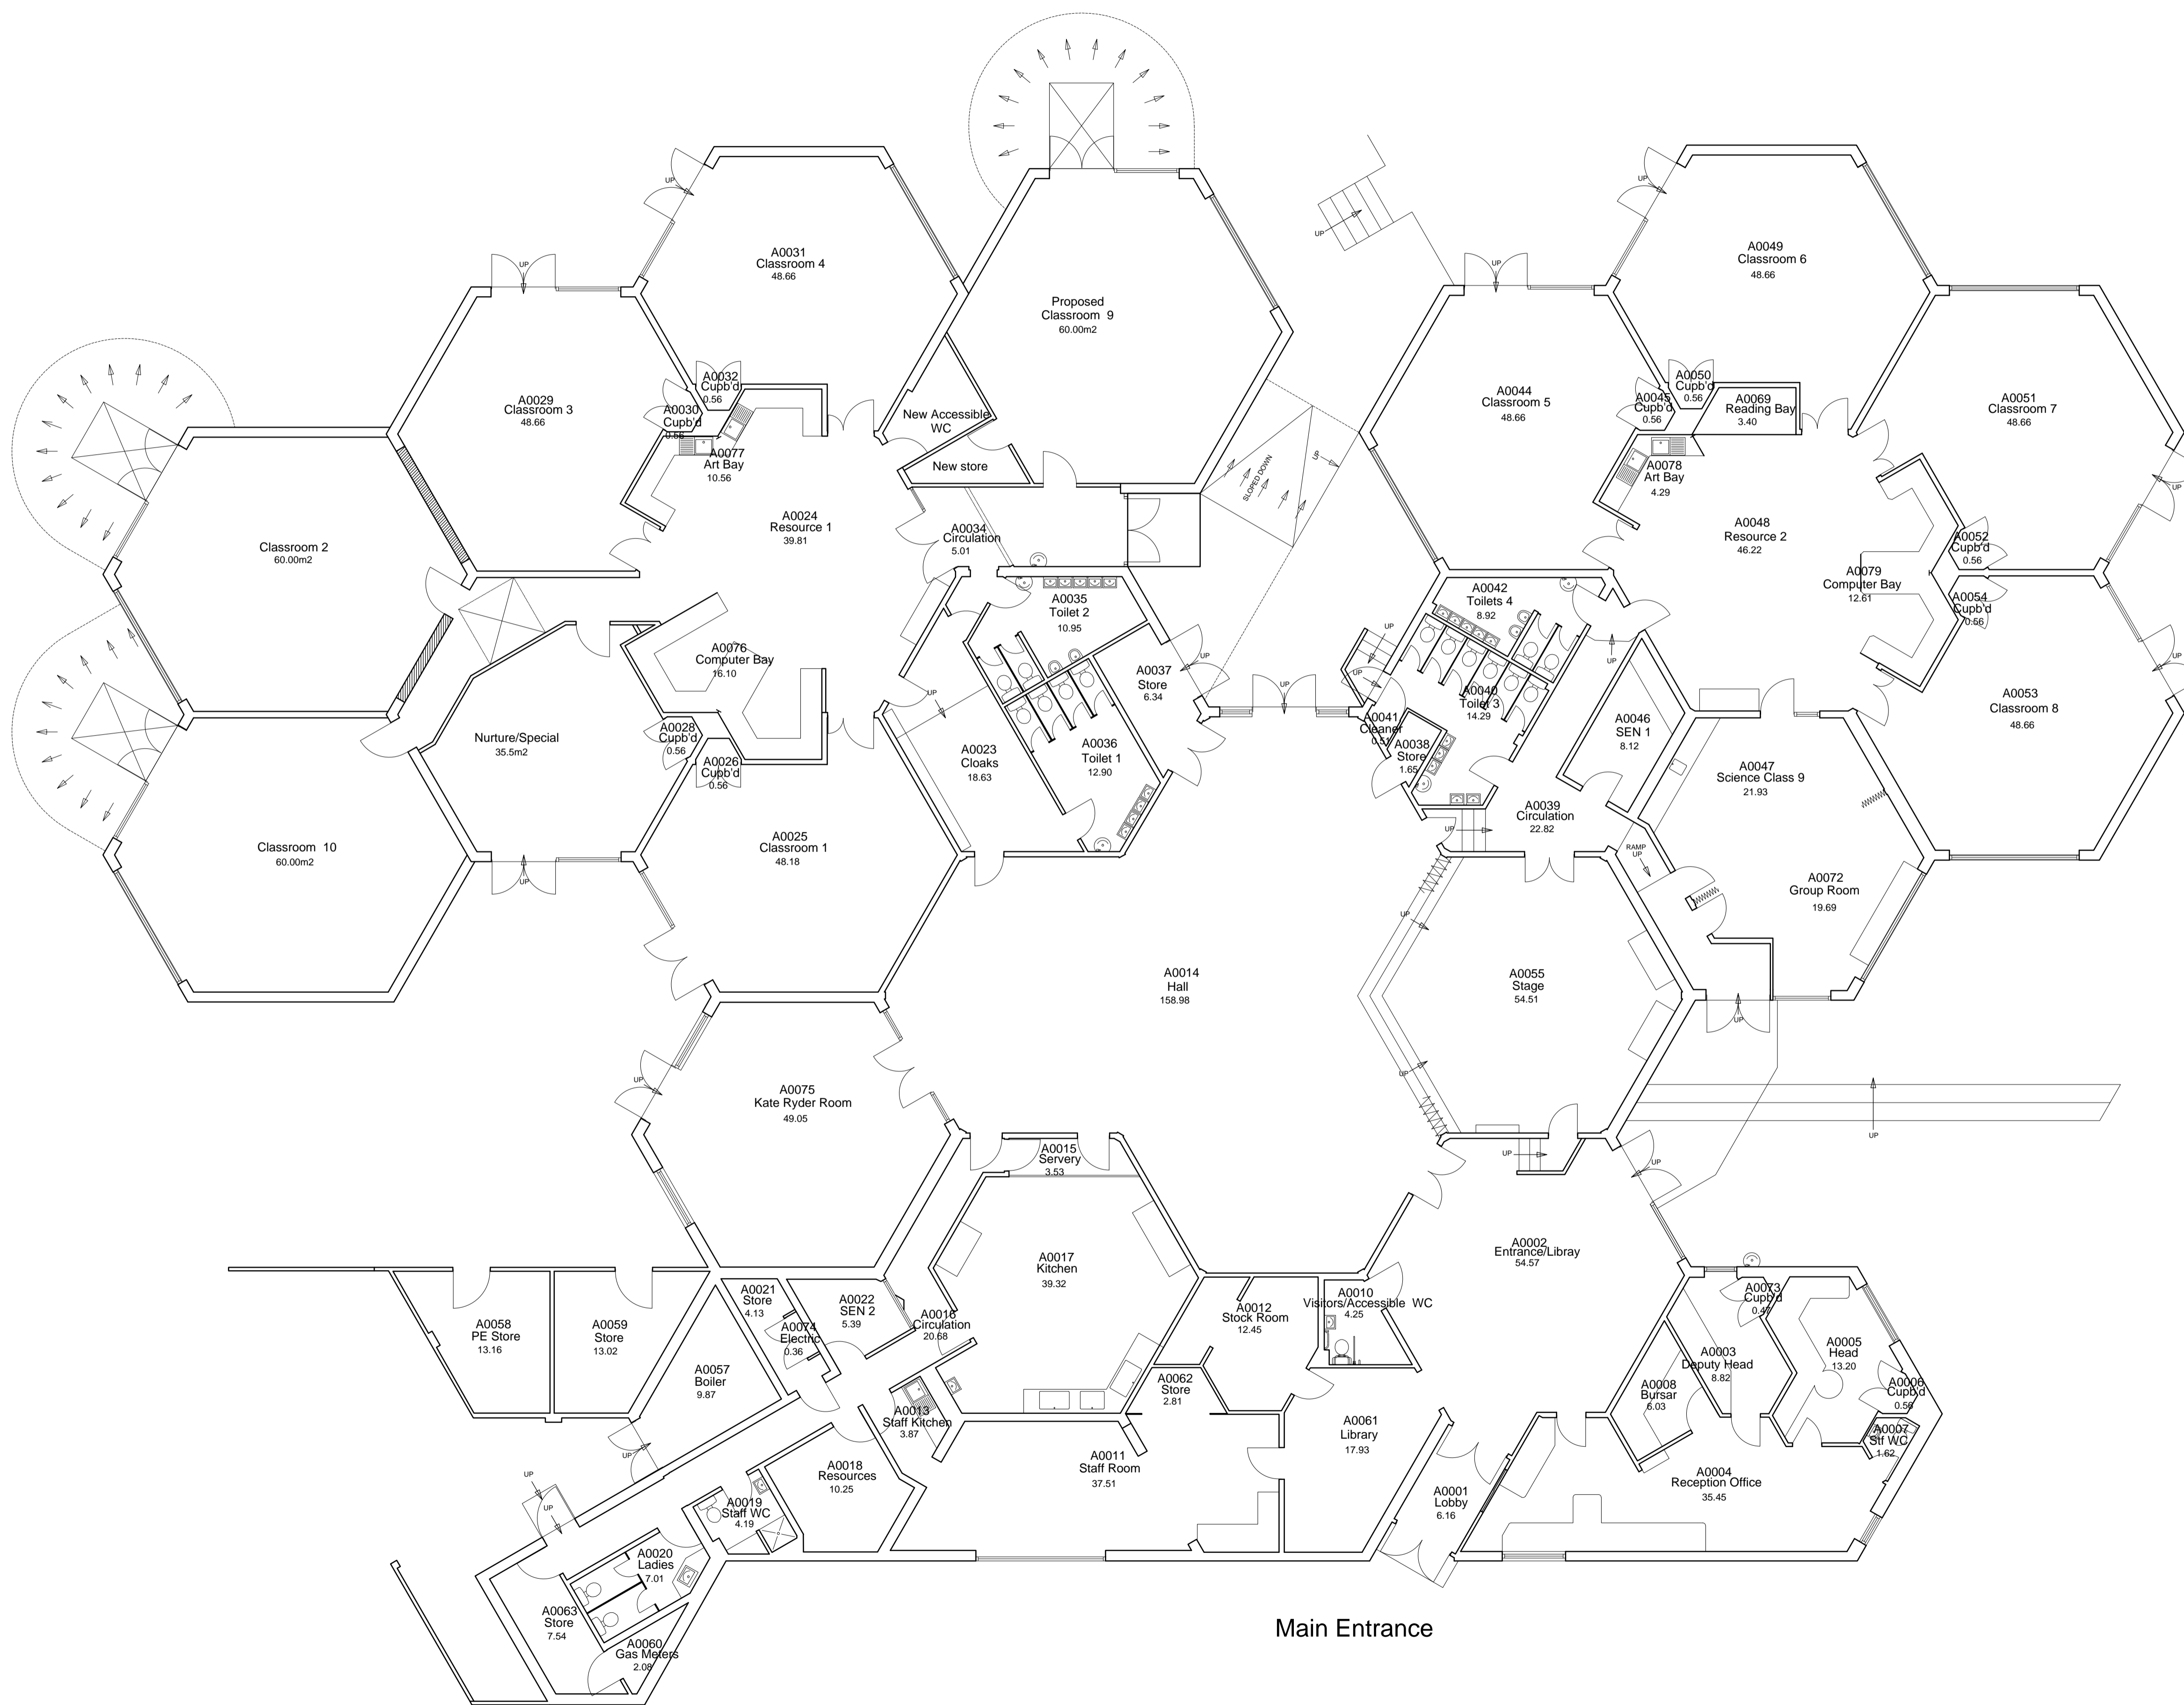

SHED

Main Entrance

REF REVISION DATE

ID ARCHITECTS
1 VICTORIA VILLAS
RICHMOND
SURREY
TW9 2GW
T 020 3274 1000
F 020 3274 1001
E info@iid.co.uk
www.iid.co.uk
INITIATIVES IN DESIGN

PROJECT
St Paul's Junior School,
Kingston upon Thames

DRAWING TITLE
Ground Floor Layout Plan
as Existing

SCALE 1:100 @ A1 DATE Apr 2010

DRAWING No. 1108/TE1/02 **REV**