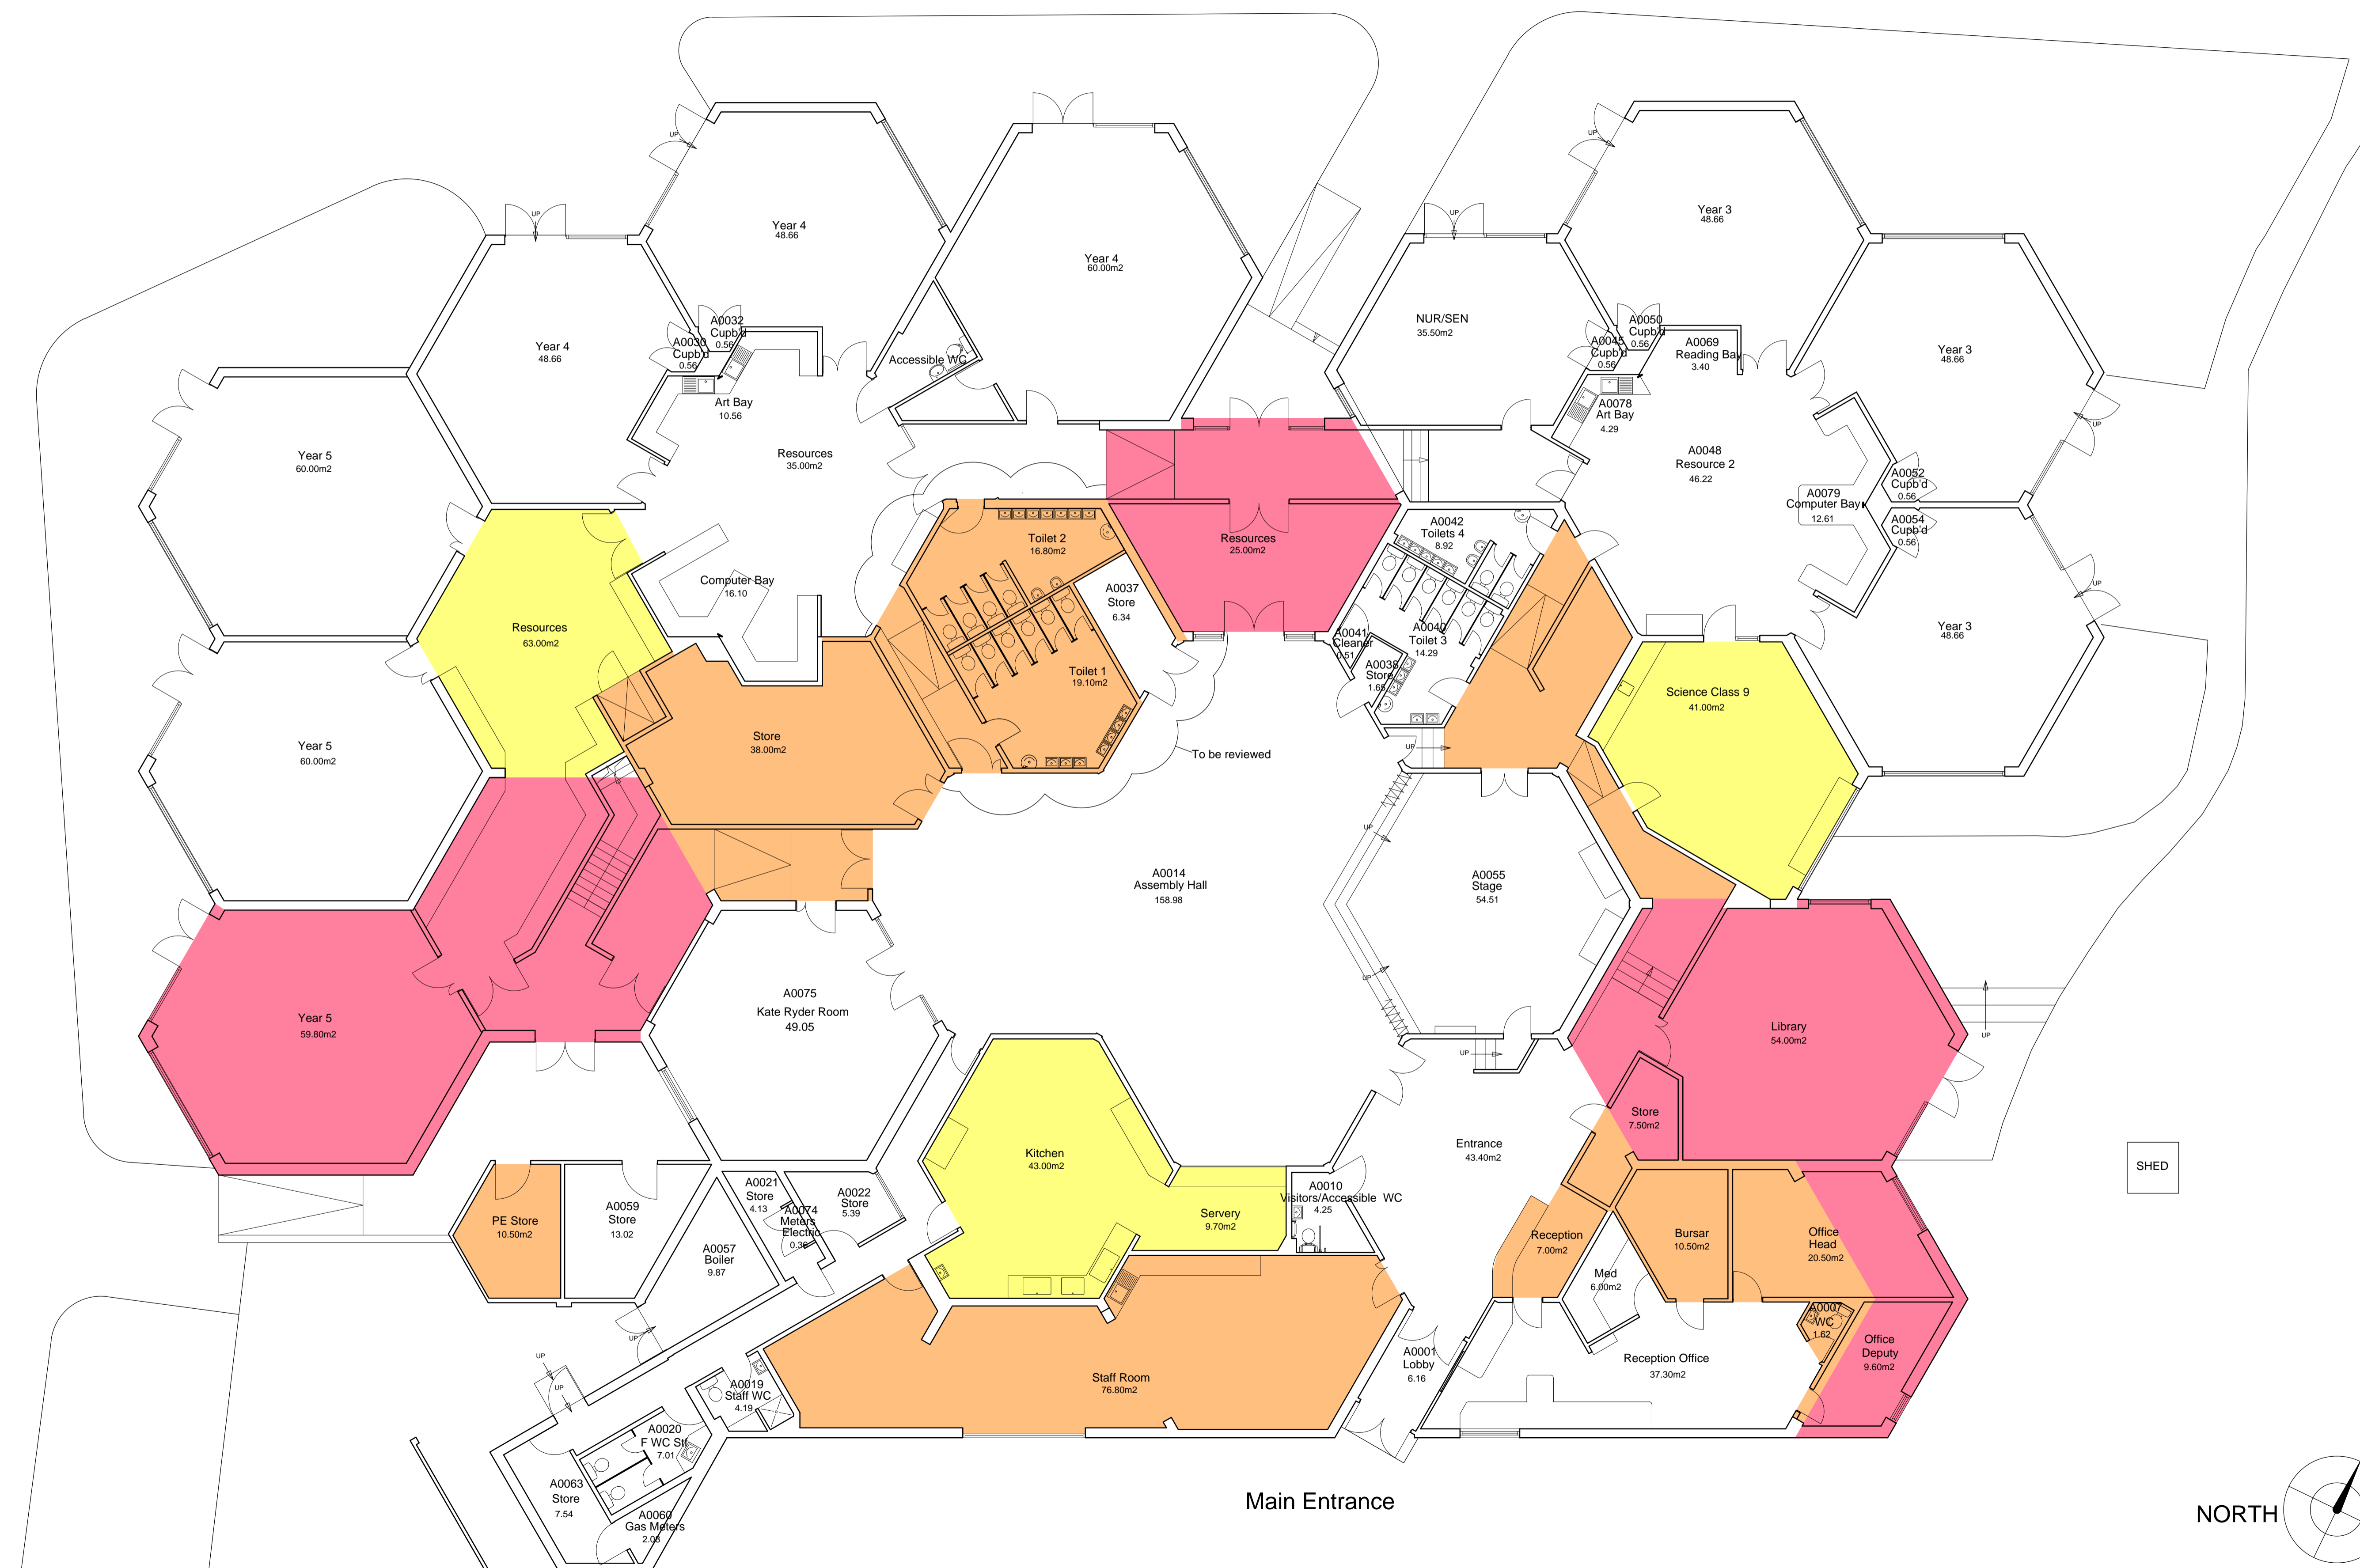

- Works by the school
- New Build
- Significant Refurbishment
- Light Refurbishment

REF	REVISION	DATE

ID ARCHITECTS
1 VICTORIA VILLAS
RICHMOND
SURREY
TW9 2GW
T 020 3274 1000
F 020 3274 1001
E info@iid.co.uk
www.iid.co.uk
INITIATIVES IN DESIGN

PROJECT
St Paul's Junior School,
Kingston upon Thames

DRAWING TITLE
Ground Floor Layout Plan as
Proposed

SCALE 1:100 @ A1 **DATE** Apr 2010

DRAWING No. 1108/TE1/04 **REV**