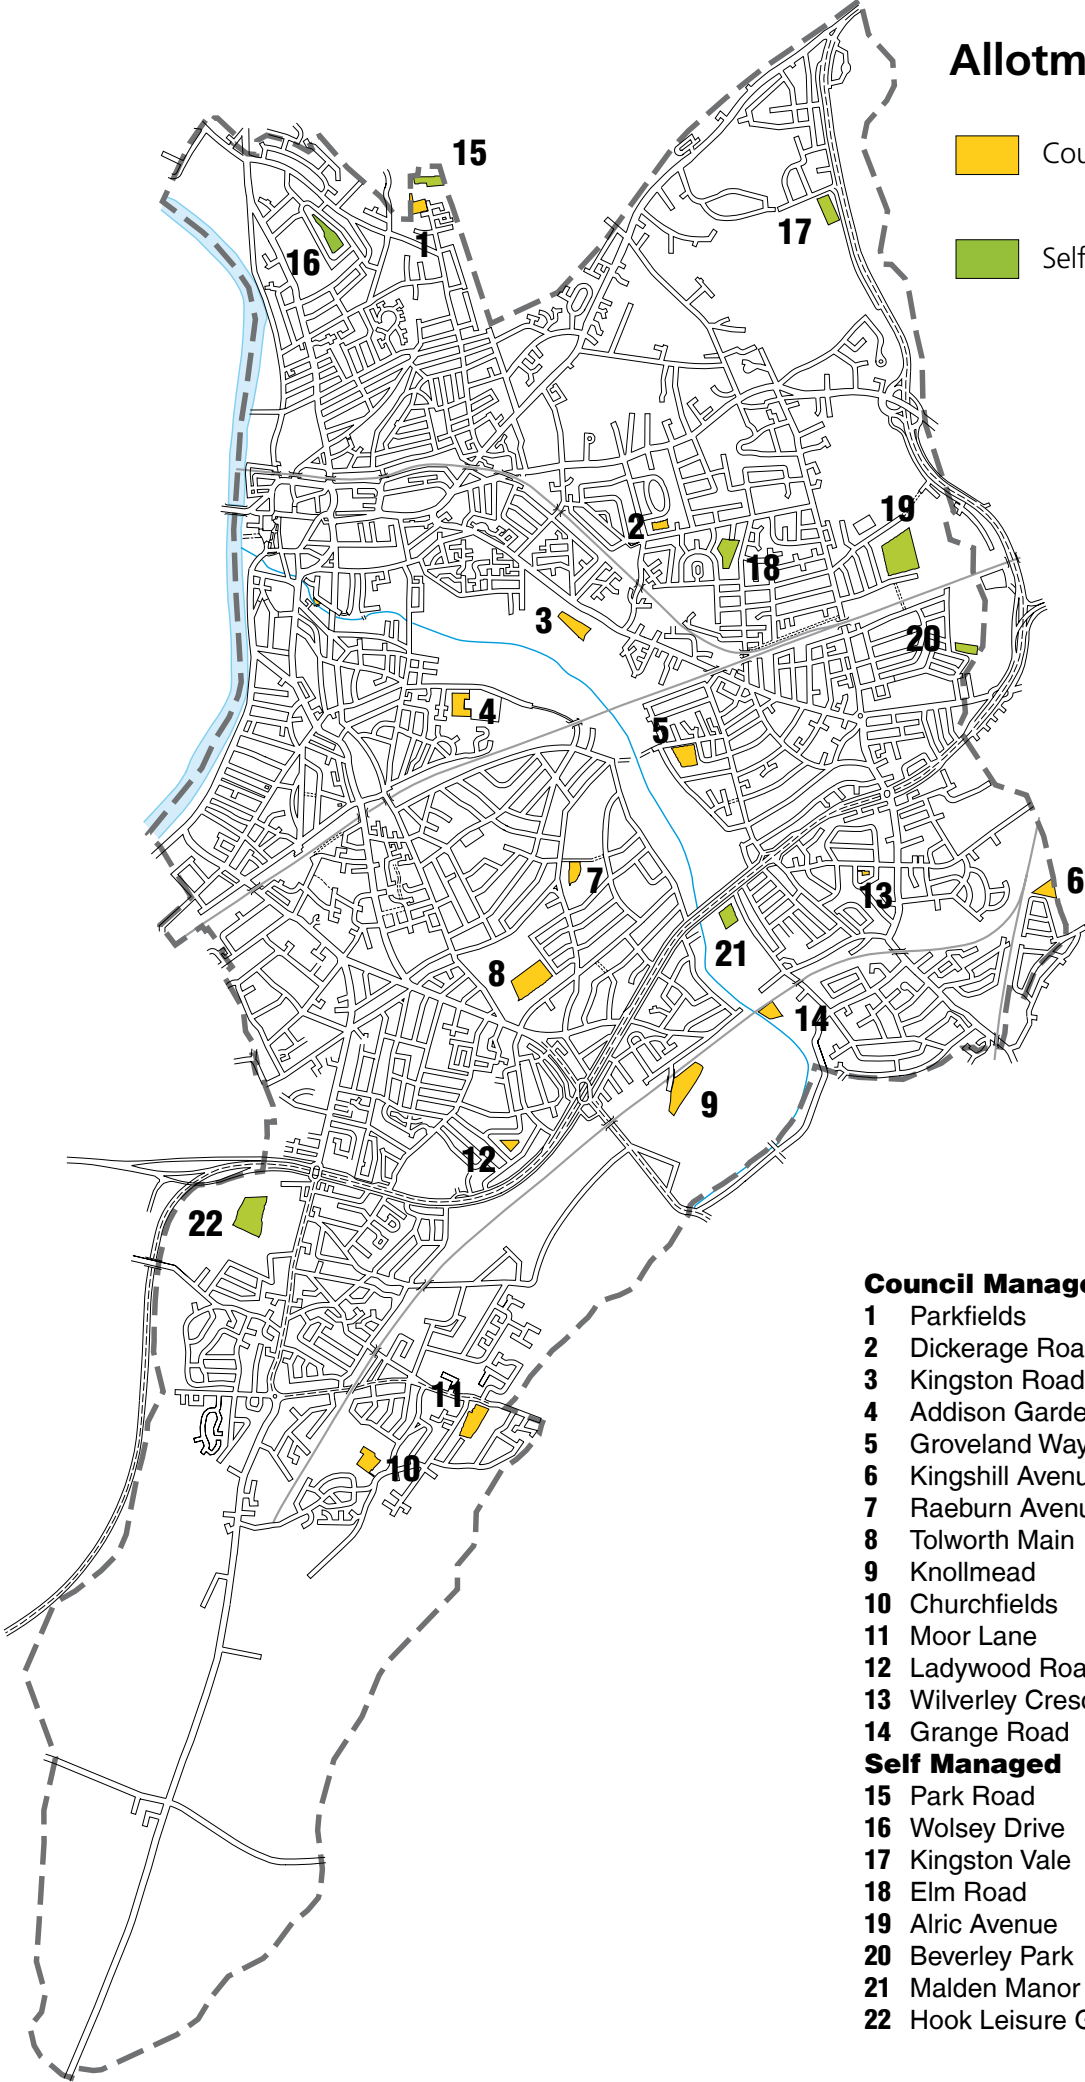

Allotments

Council managed allotment sites

Self managed allotment sites

Council Managed

- 1 Parkfields
- 2 Dickerage Road
- 3 Kingston Road
- 4 Addison Gardens
- 5 Groveland Way
- 6 Kingshill Avenue
- 7 Raeburn Avenue
- 8 Tolworth Main
- 9 Knollmead
- 10 Churchfields
- 11 Moor Lane
- 12 Ladywood Road
- 13 Wilverley Crescent
- 14 Grange Road

Self Managed

- 15 Park Road
- 16 Wolsey Drive
- 17 Kingston Vale
- 18 Elm Road
- 19 Alric Avenue
- 20 Beverley Park
- 21 Malden Manor
- 22 Hook Leisure Gardens Association