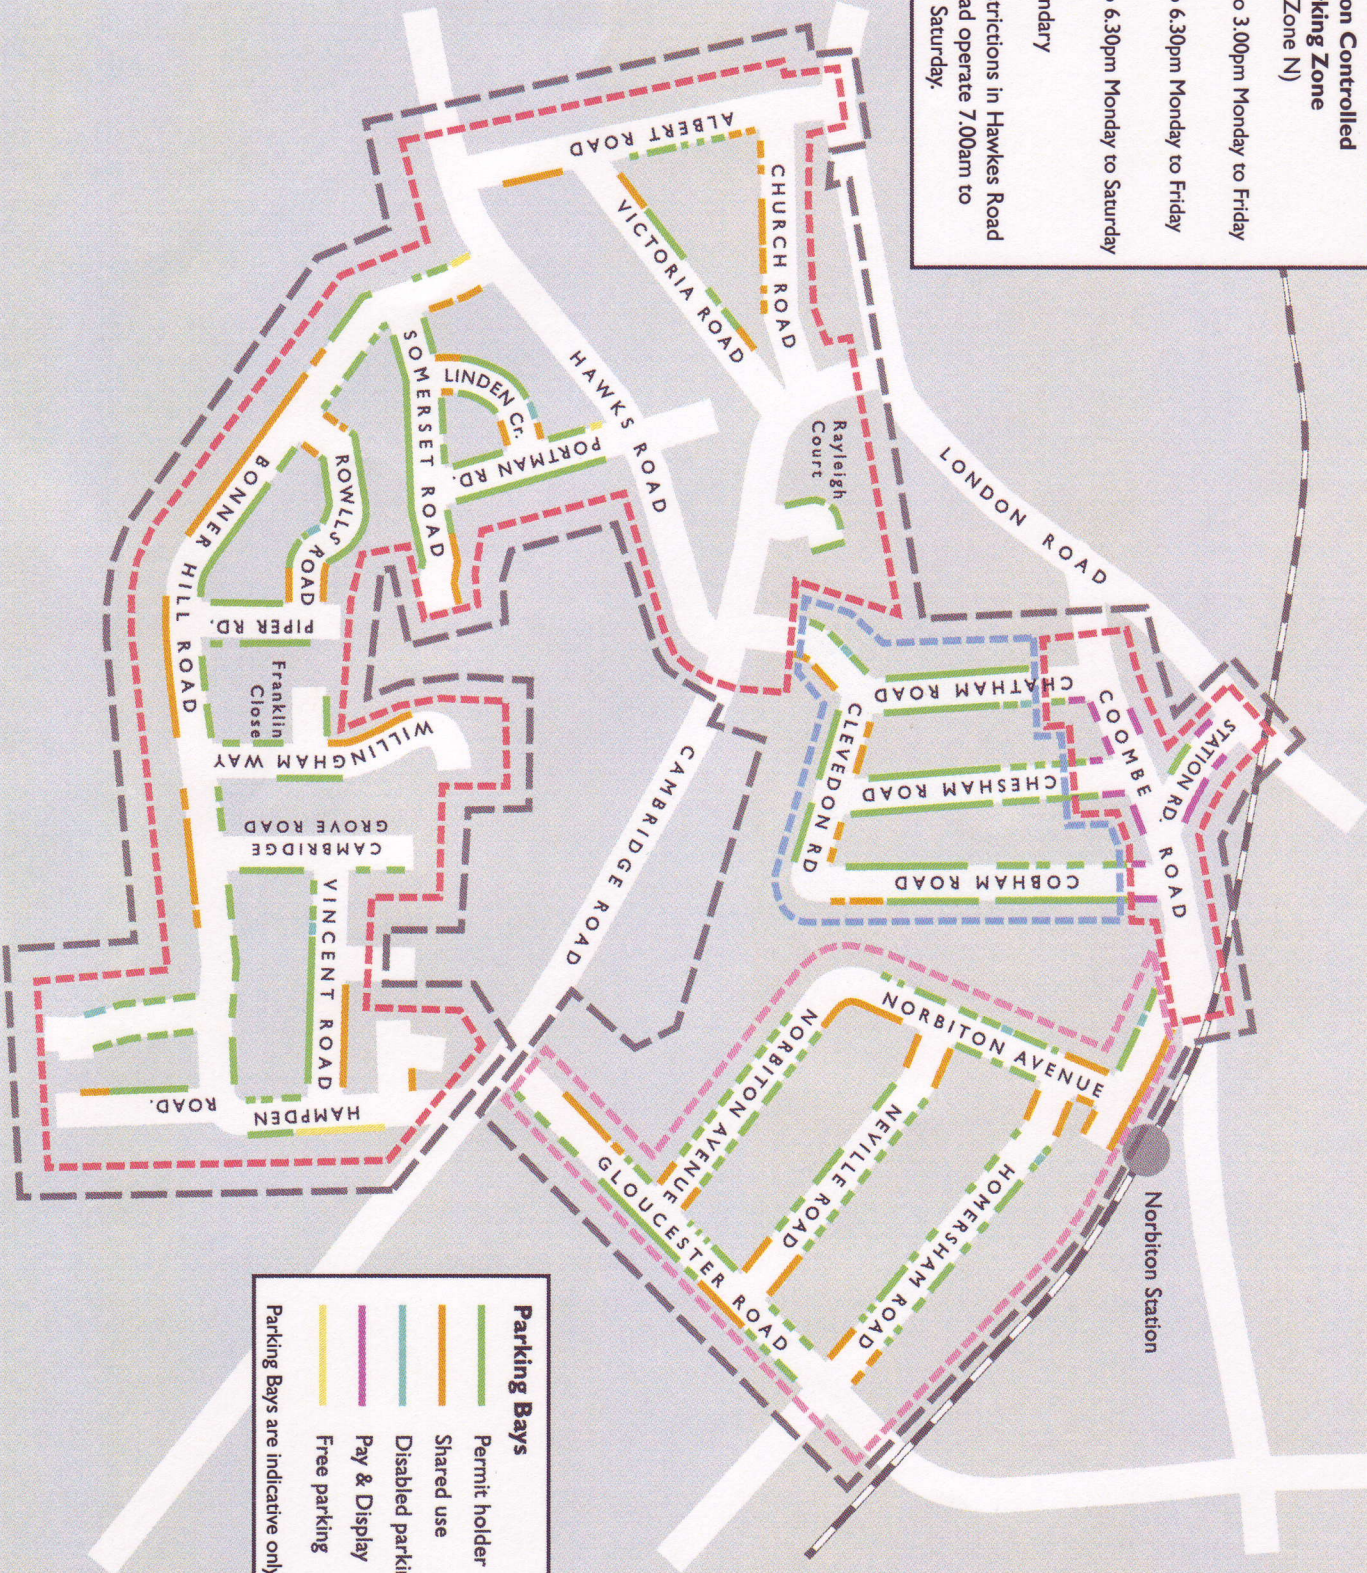

**Norbiton Controlled  
Parking Zone  
(Zone N)**

10.00am to 3.00pm Monday to Friday

8.30am to 6.30pm Monday to Friday

8.30am to 6.30pm Monday to Saturday

CPZ Boundary

NOTE: Waiting restrictions in Hawkes Road and Cambridge Road operate 7.00am to 7.00pm Monday to Saturday.

**Parking Bays**

- Permit holder
  - Shared use
  - Disabled parking
  - Pay & Display
  - Free parking
- Parking Bays are indicative only