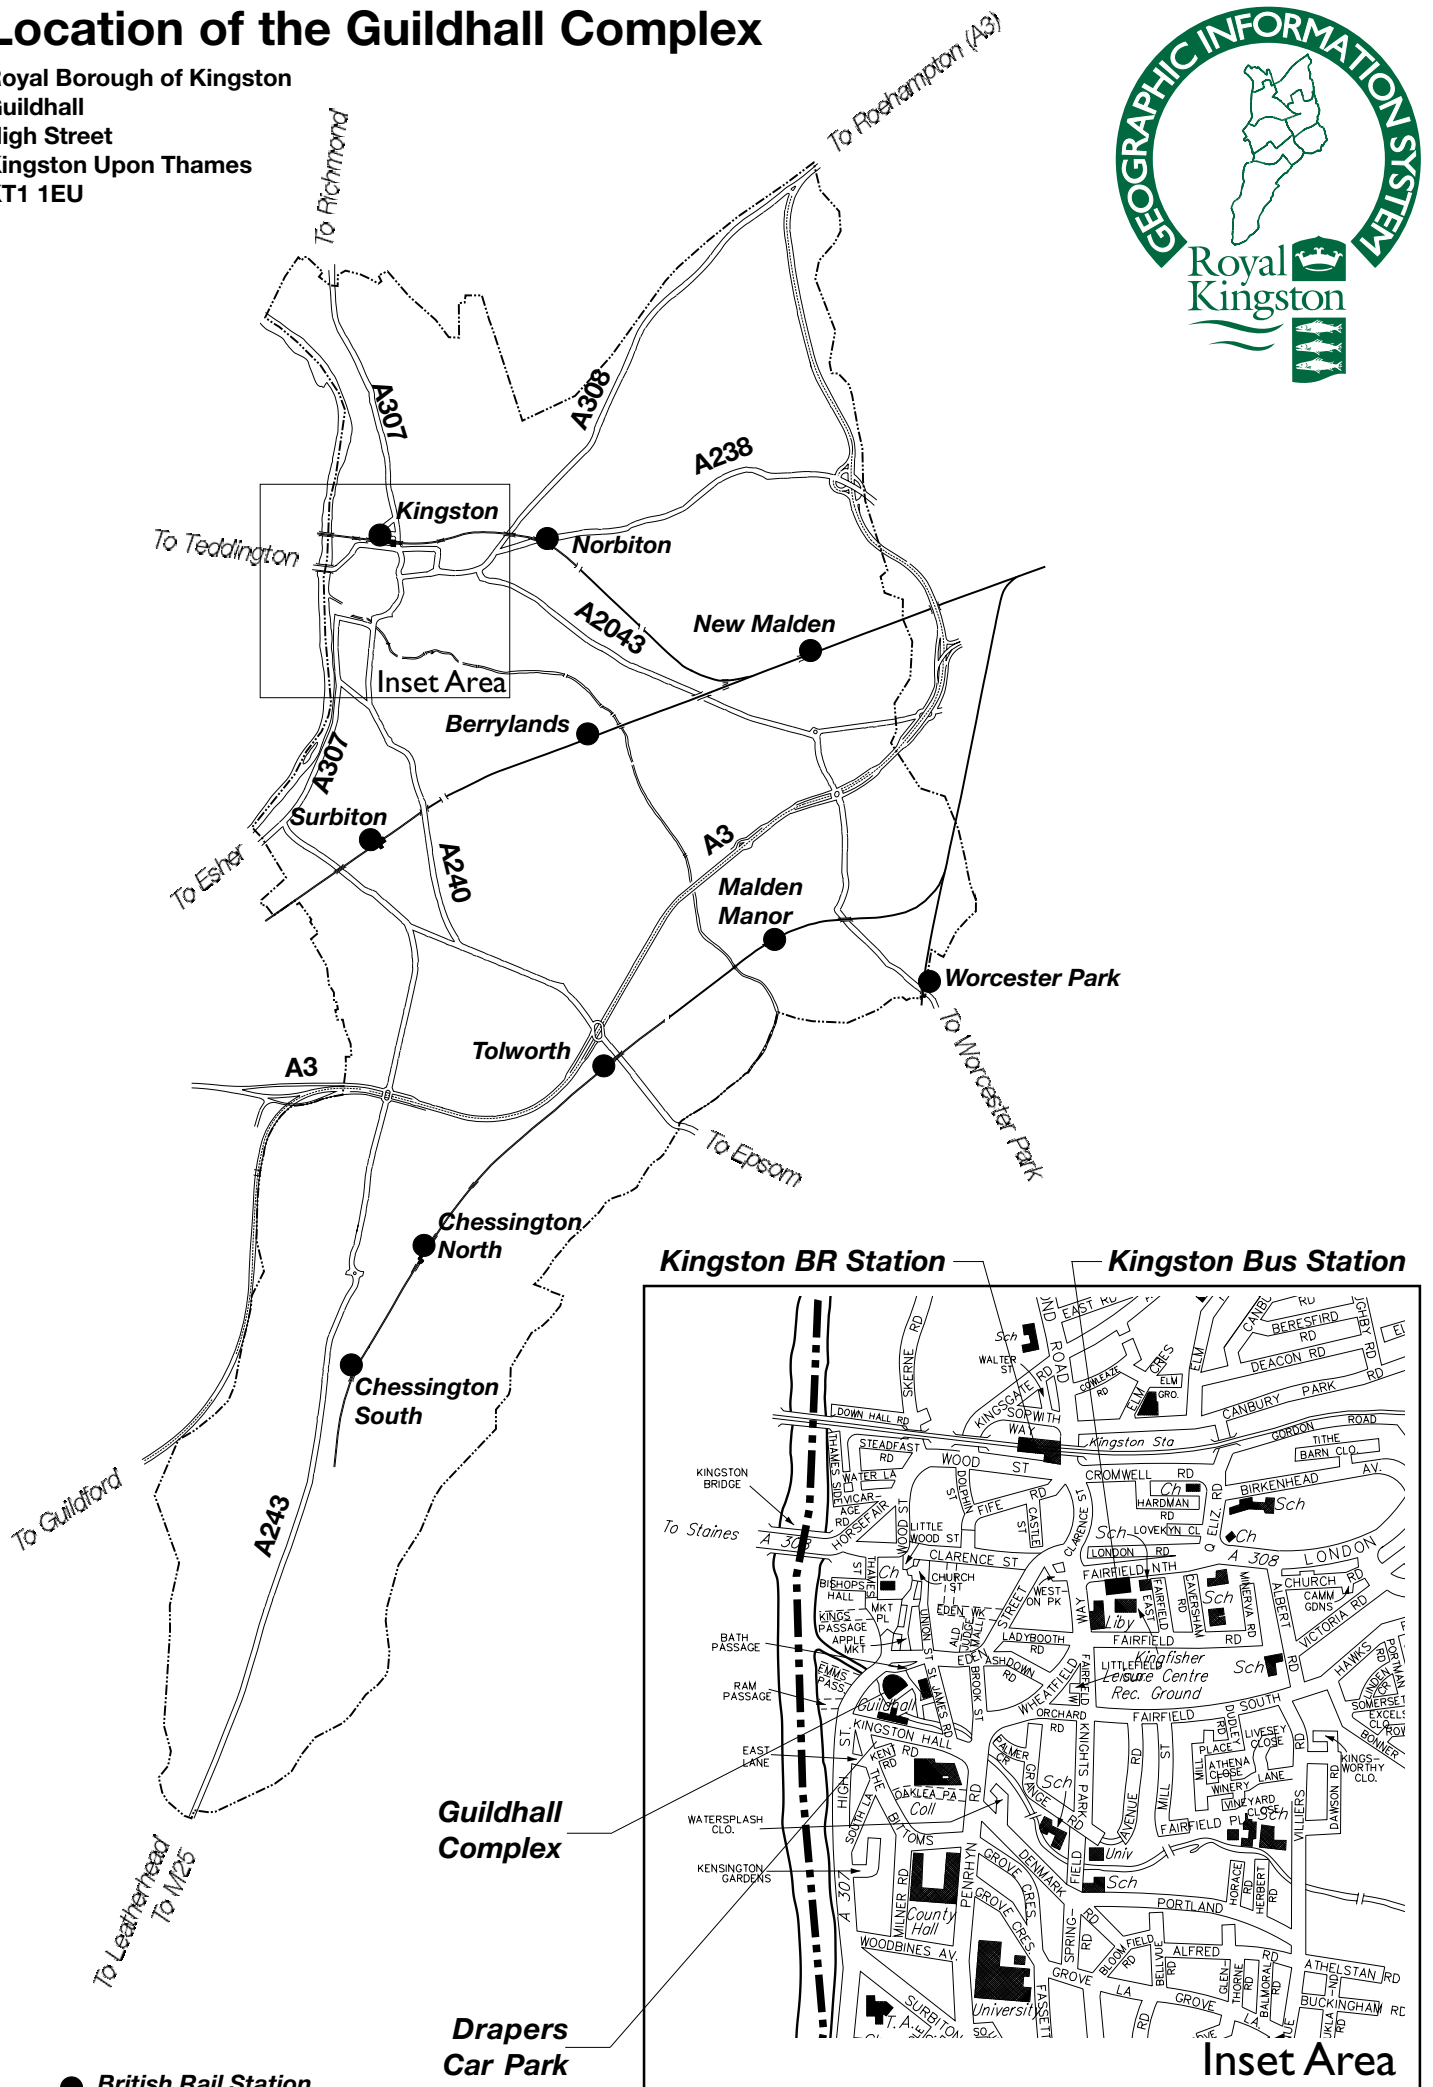

# Location of the Guildhall Complex

Royal Borough of Kingston  
 Guildhall  
 High Street  
 Kingston Upon Thames  
 KT1 1EU

● British Rail Station

**Guildhall Complex**

**Drapers Car Park**