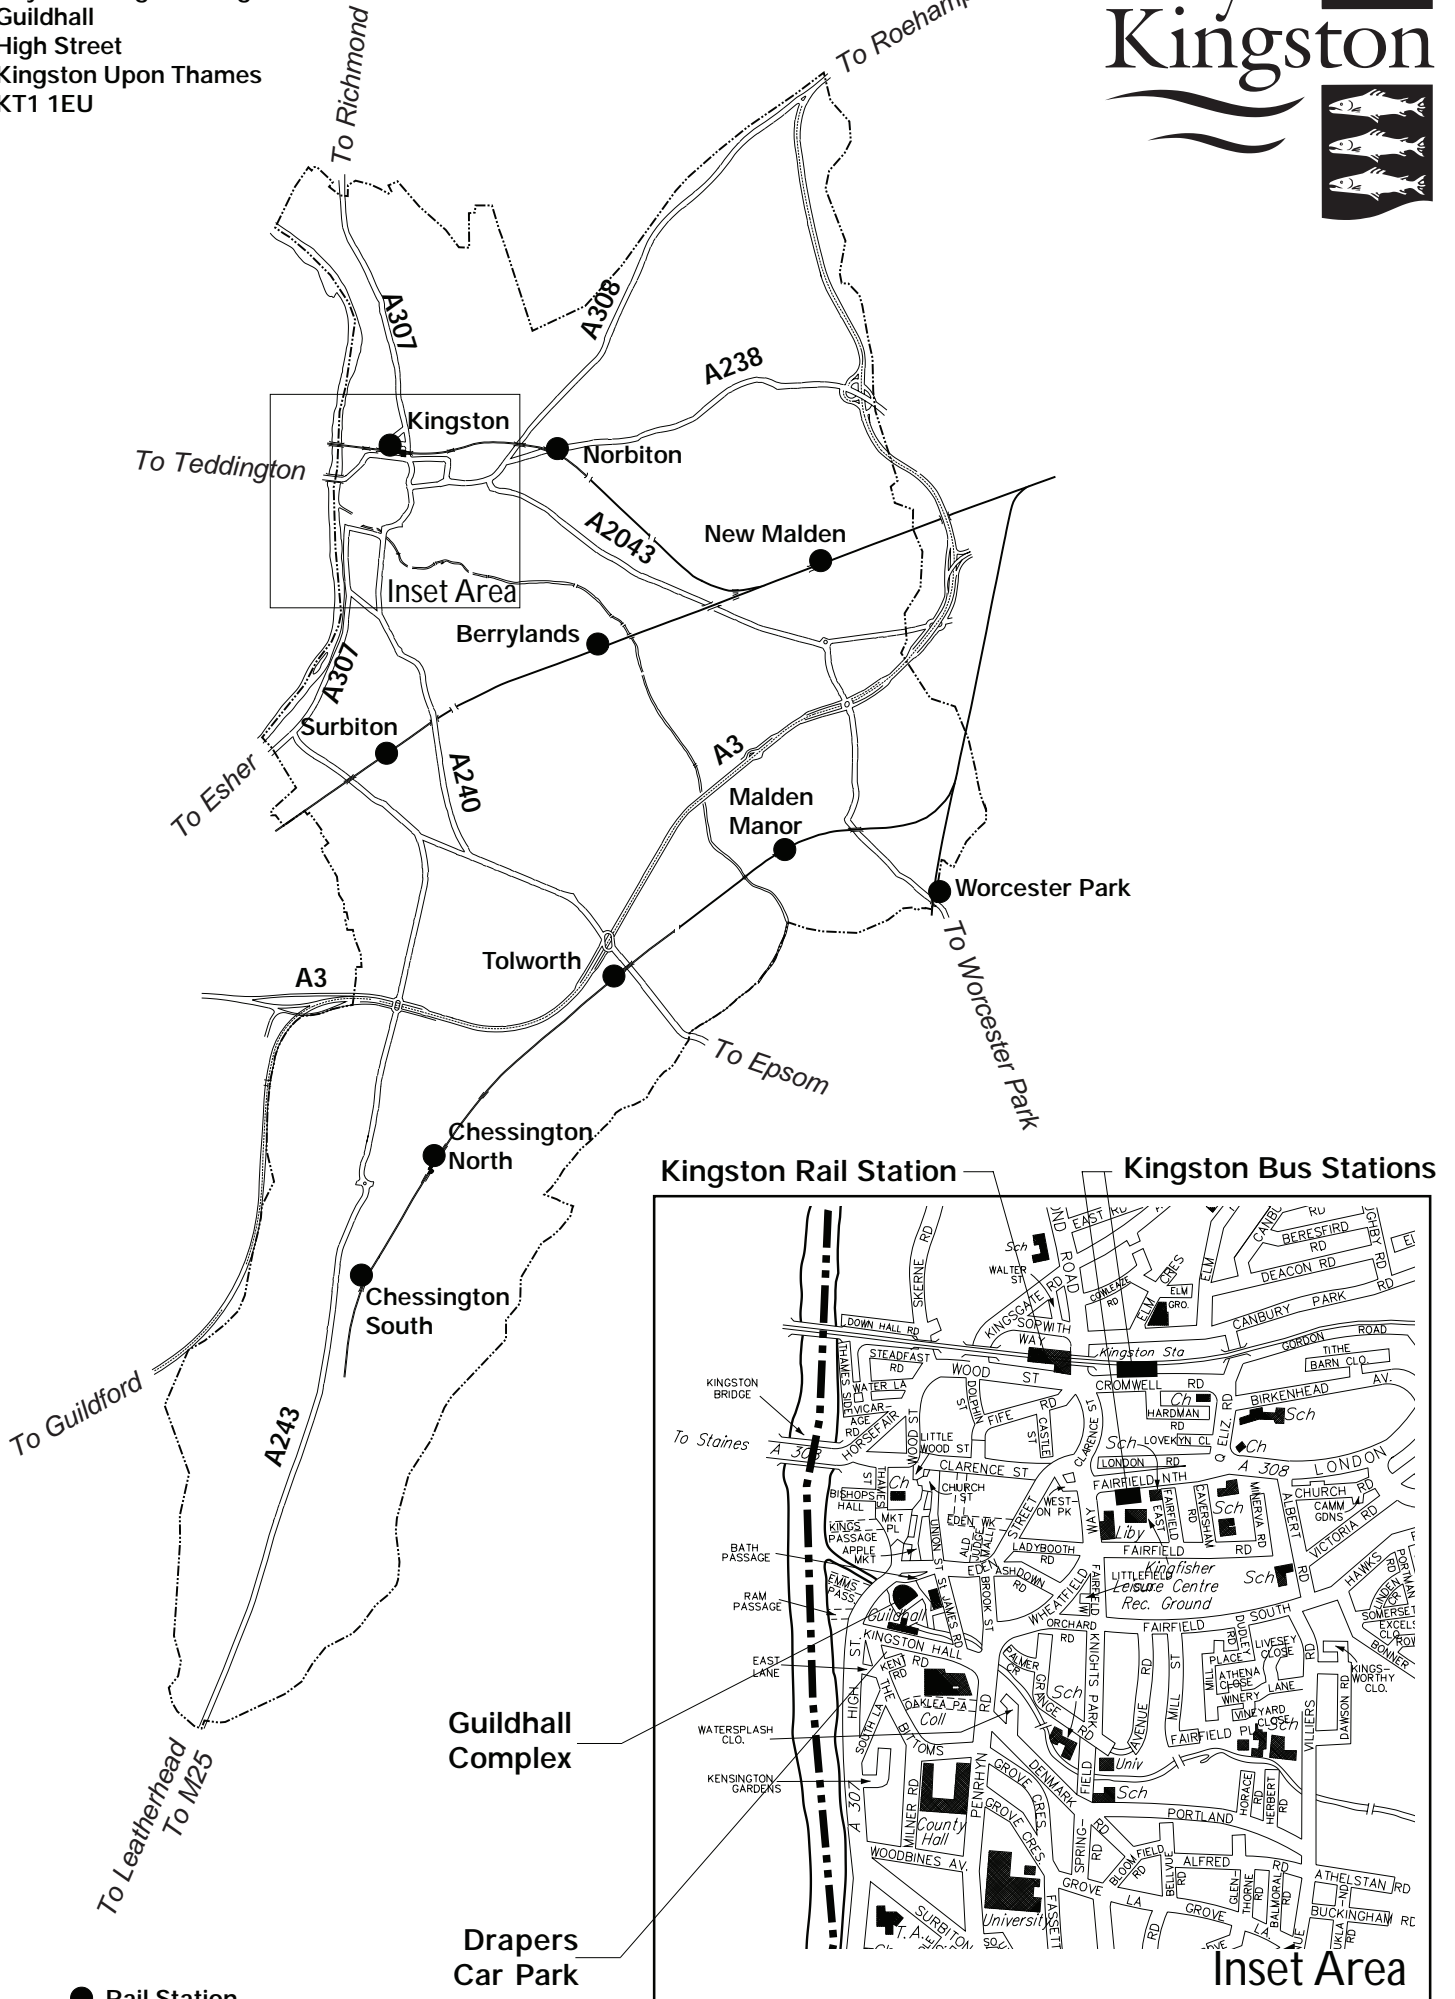

Location of the Guildhall Complex

Royal Borough of Kingston
 Guildhall
 High Street
 Kingston Upon Thames
 KT1 1EU

● Rail Station